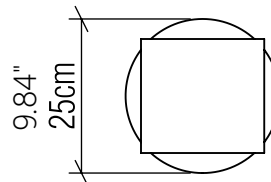

7064 [E-26]

Name: Esfera Accord Table 7064
 Collection: Esfera
 Application: Table
 Construction: Natural Wood Veneer, MDF and Acrylic

Specifications

Light Source: 1X 25W 120v-277v E26 (medium base)
 Lamps not included
 Color Temperature: Lamp Dependent
 Dimming Option: Lamp Dependent
 CRI: Lamp Dependent
 Delivered Lumens: Lamp Dependent
 Total Power: Lamp Dependent
 Input Voltage: 110V/277V
 Input Frequency: 60 Hz
 Canopy Dimension: N/A
 Height Adjustment Limit: N/A
 Weight: N/A

Fixture Image

Technical Drawing

Photometric Graph

Standards

Item code

Finish Option ^①

If Double Finish Option

 o **i**