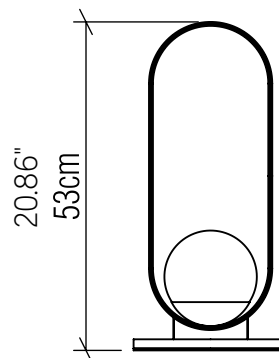

7064 [E-26]

Name: Esfera Accord Table 7064
 Collection: Esfera
 Application: Table
 Construction: Natural Wood Veneer, MDF and Acrylic

Specifications

Light Source: 1X 25W 120v-277v E26 (medium base)
 Lamps not included
 Color Temperature: Lamp Dependent
 Dimming Option: Lamp Dependent
 CRI: Lamp Dependent
 Delivered Lumens: Lamp Dependent
 Total Power: Lamp Dependent
 Input Voltage: 110V/277V
 Input Frequency: 60 Hz
 Canopy Dimension: N/A
 Height Adjustment Limit: N/A
 Weight: N/A

Fixture Image

Technical Drawing

Photometric Graph

Standards

Item code

Finish Option ^①

If Double Finish Option

 o **i**