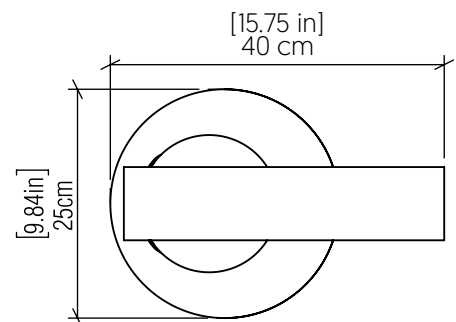

141 [E-26]

Name: Sfera Accord Table Lamp 141
 Collection: Sfera
 Application: Table Lamp
 Construction: Natural Wood Veneer, MDF and Glass

Specifications

Light Source: 1X 25W 120v-277v E26 [medium base]
 Light Bulbs not Included
 Color Temperature: Lamp dependent
 CRI: Lamp dependent
 Delivered Lumens: Lamp dependent
 Total Power: Lamp dependent
 Input Voltage: 110V - 277V
 Input Frequency: 60 Hz
 Canopy Dimension: N/A
 Height Adjustment Limit: N/A
 Weight: 2.34kg/5.16lbs

Fixture Image

Technical Drawing

Photometric Graph

Standards

Item code

Finish Option ^①

If Double Finish Option

o **i**