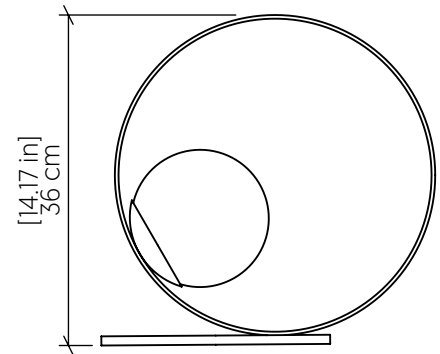

141 [E-26]

Name: Sfera Accord Table Lamp 141
 Collection: Sfera
 Application: Table Lamp
 Construction: Natural Wood Veneer, MDF and Glass

Specifications

Light Source: 1X 25W 120v-277v E26 [medium base]
 Light Bulbs not Included
 Color Temperature: Lamp dependent
 CRI: Lamp dependent
 Delivered Lumens: Lamp dependent
 Total Power: Lamp dependent
 Input Voltage: 110V - 277V
 Input Frequency: 60 Hz
 Canopy Dimension: N/A
 Height Adjustment Limit: N/A
 Weight: 2.34kg/5.16lbs

Fixture Image

Technical Drawing

Photometric Graph

Standards

Item code

Finish Option ^①

If Double Finish Option

o **i**