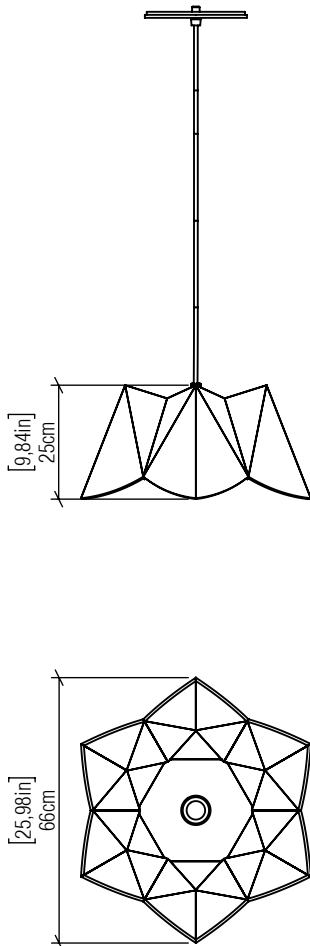

1281

E-26

Project name:  
Date: Specifier:  
Line: Physalis  
Family: Pendant  
Description: Physalis Accord Pendant 1281

Material: Natural Wood Veneer and MDF  
Weight:

1x 25W (max. each) Fluorescent or LED Bulbs not included

Height Adjustment Limit: 160cm/63in