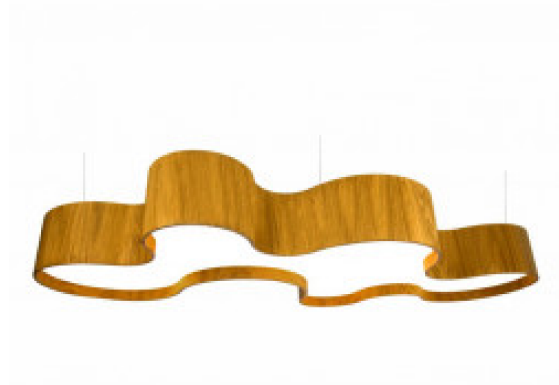

1337
LED-UL

Project name:
Date: Specifier:
Line: Organic
Family: Pendant
Description: Organic Accord Pendant 1337

Material: Natural Wood Veneer, MDF and Acrylic
Weight:

Integrated 1 unit Driver, housed in the Luminaire Dimmable, 0-10V & TRIAC/ELV