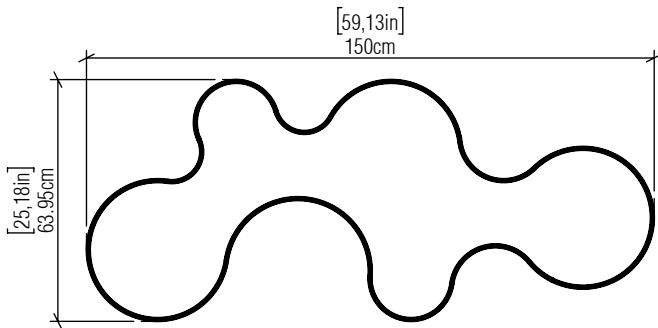

1337
LED-UL

Project name:
Date: Specifier:
Line: Organic
Family: Pendant
Description: Organic Accord Pendant 1337

Material: Natural Wood Veneer, MDF and Acrylic
Weight:

Integrated 1 unit Driver, housed in the Luminaire Dimmable, 0-10V & TRIAC/ELV

Color Temperature: 2700K, 3000K, 3500K or 4000K
CRI: 90
Luminous Flux: 12000lm
Delivered Lumens: 6000lm
Total Power: 96W

Input Voltage: 110V - 277V
Input Frequency: 60 Hz
Isolation: Class II

Height Adjustment Limit: 160cm/63in