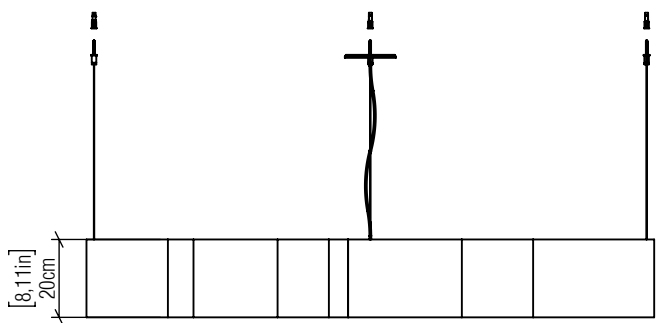

1337
LED-UL

Project name:
Date: Specifier:
Line: Organic
Family: Pendant
Description: Organic Accord Pendant 1337

Material: Natural Wood Veneer, MDF and Acrylic
Weight:

Integrated 1 unit Driver, housed in the Luminaire Dimmable, 0-10V & TRIAC/ELV

Color Temperature: 2700K, 3000K, 3500K or 4000K
CRI: 90
Luminous Flux: 12000lm
Delivered Lumens: 6000lm
Total Power: 96W

Input Voltage: 110V - 277V
Input Frequency: 60 Hz
Isolation: Class II

Height Adjustment Limit: 160cm/63in