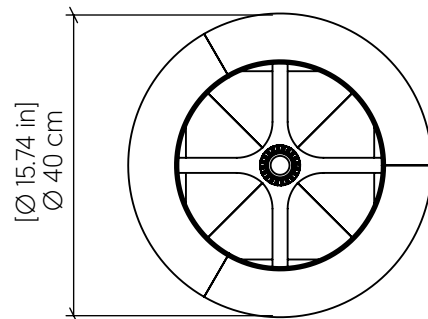

7066 [E-26]

Name: Nostalgia Accord Table Lamp 7066
 Collection: Nostalgia
 Application: TableLamp
 Construction: Natural Wood Veneer, MDF and Carbon Steel

Specifications

Light Source: 1X 25W 120v-277v E26 (medium base)
 Light Bulbs not Included
 Color Temperature: Lamp dependent
 CRI: Lamp dependent
 Delivered Lumens: Lamp dependent
 Total Power: Lamp dependent
 Input Voltage: 110V - 277V
 Input Frequency: 60 Hz
 Canopy Dimension: N/A
 Height Adjustment Limit: N/A
 Weight: N/A

Fixture Image

Technical Drawing

Photometric Graph

Standards

Item code

Finish Option ^①

If Double Finish Option

o **i**