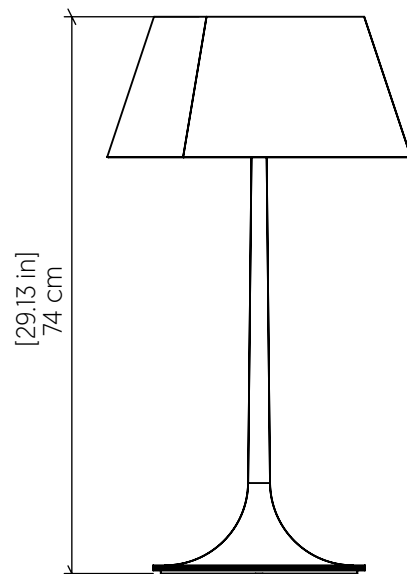

7066 [E-26]

Name: Nostalgia Accord Table Lamp 7066
 Collection: Nostalgia
 Application: TableLamp
 Construction: Natural Wood Veneer, MDF and Carbon Steel

Specifications

Light Source: 1X 25W 120v-277v E26 (medium base)
 Light Bulbs not Included
 Color Temperature: Lamp dependent
 CRI: Lamp dependent
 Delivered Lumens: Lamp dependent
 Total Power: Lamp dependent
 Input Voltage: 110V - 277V
 Input Frequency: 60 Hz
 Canopy Dimension: N/A
 Height Adjustment Limit: N/A
 Weight: N/A

Fixture Image

Technical Drawing

Photometric Graph

Standards

Item code

Finish Option ^①

If Double Finish Option

o **i**