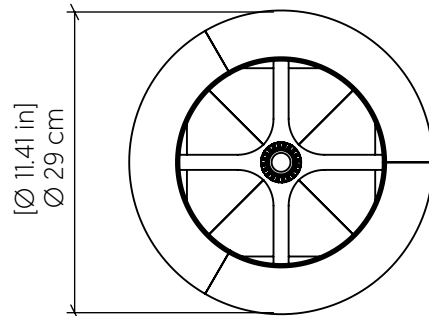

7065 [E-26]

Name: Nostalgia Accord Table Lamp 7065
 Collection: Nostalgia
 Application: TableLamp
 Construction: Natural Wood Veneer, MDF and Carbon Steel

Specifications

Light Source: 1X 25W 120v-277v E26 (medium base)
 Light Bulbs not Included
 Color Temperature: Lamp dependent
 CRI: Lamp dependent
 Delivered Lumens: Lamp dependent
 Total Power: Lamp dependent
 Input Voltage: 110V - 277V
 Input Frequency: 60 Hz
 Canopy Dimension: N/A
 Height Adjustment Limit: N/A
 Weight: N/A

Fixture Image

Technical Drawing

Photometric Graph

Standards

Item code

Finish Option ^①

If Double Finish Option

o **i**