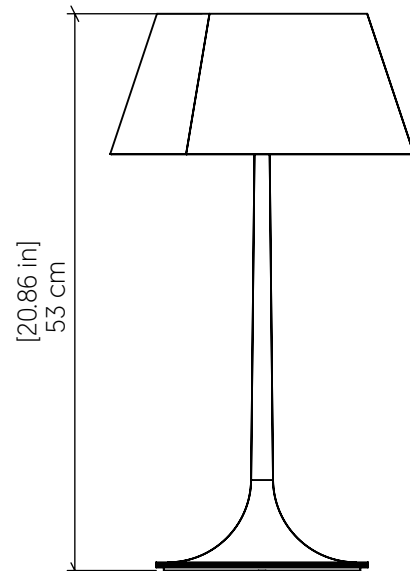

7065 [E-26]

Name: Nostalgia Accord Table Lamp 7065
 Collection: Nostalgia
 Application: TableLamp
 Construction: Natural Wood Veneer, MDF and Carbon Steel

Specifications

Light Source: 1X 25W 120v-277v E26 (medium base)
 Light Bulbs not Included
 Color Temperature: Lamp dependent
 CRI: Lamp dependent
 Delivered Lumens: Lamp dependent
 Total Power: Lamp dependent
 Input Voltage: 110V - 277V
 Input Frequency: 60 Hz
 Canopy Dimension: N/A
 Height Adjustment Limit: N/A
 Weight: N/A

Fixture Image

Technical Drawing

Photometric Graph

Standards

Item code

Finish Option ^①

If Double Finish Option

o **i**