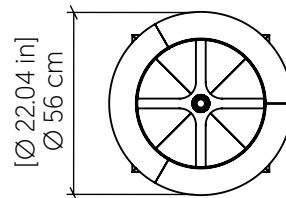

Technical Drawing