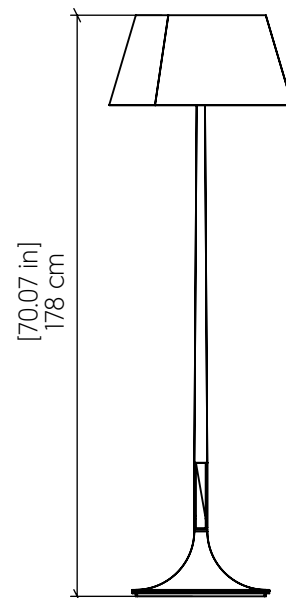

## 3044 [E-26]

Name: Nostalgia Accord Floor Lamp 3044  
 Collection: Nostalgia  
 Application: Floor Lamp  
 Construction: Natural Wood Veneer, MDF and Carbon Steel

### Specifications

Light Source: 1X 25W 120v-277v E26 (medium base)  
 Light Bulbs not Included  
 Color Temperature: Lamp dependent  
 CRI: Lamp dependent  
 Delivered Lumens: Lamp dependent  
 Total Power: Lamp dependent  
 Input Voltage: 110V - 277V  
 Input Frequency: 60 Hz  
 Canopy Dimension: N/A  
 Height Adjustment Limit: N/A  
 Weight: N/A

### Technical Drawing