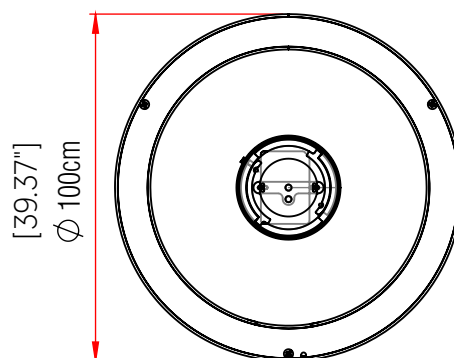

1469LED [LED]

Name: Horizon Accord Pendant 1469LED
 Collection: Horizon
 Application: Pendant
 Construction: Natural Wood Venner, MDF and Acrylic

Specifications

Light Source: Integrated LED Tape
 Driver Location: Canopy
 Color Temperature: 3000K, 3500K and 4000K
 Dimming Option: 0-10V, ELV/TRIAC
 CRI: 90
 Delivered Lumens: 2575 lm
 Total Power: 73 W
 Input Voltage: 110V - 277V
 Input Frequency: 60 Hz
 Canopy Dimension: N/A
 Height Adjustment Limit: 10'
 Weight: N/A

Fixture Image

Technical Drawing

Photometric Graph

Standards

Item code	Finish Option ^①	Cable Color ^②	Color Temperature	Dimming Option	Hanging Option ^③
<input type="text"/>	<input type="text"/>	<input type="text"/>	<input type="text"/>	<input type="text"/>	<input type="text"/>
	If Double Finish Option <input type="text"/> Outside • <input type="text"/> Inside	BLACK SILVER WHITE	30K - 3000K* 35K - 3500K 40K - 4000K	0-10V ELV/TRIAC	CE CA