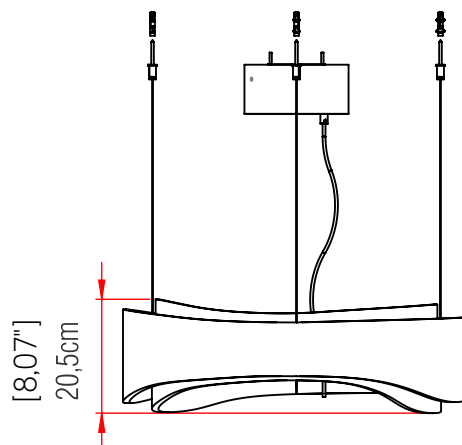

1469LED [LED]

Name: Horizon Accord Pendant 1469LED
 Collection: Horizon
 Application: Pendant
 Construction: Natural Wood Venner, MDF and Acrylic

Specifications

Light Source: Integrated LED Tape
 Driver Location: Canopy
 Color Temperature: 3000K, 3500K and 4000K
 Dimming Option: 0-10V, ELV/TRIAC
 CRI: 90
 Delivered Lumens: 2575 lm
 Total Power: 73 W
 Input Voltage: 110V - 277V
 Input Frequency: 60 Hz
 Canopy Dimension: N/A
 Height Adjustment Limit: 10'
 Weight: N/A

Fixture Image

Technical Drawing

Photometric Graph

Standards

Item code	Finish Option ^①	Cable Color ^②	Color Temperature	Dimming Option	Hanging Option ^③
<input type="text"/>	<input type="text"/>	<input type="text"/>	<input type="text"/>	<input type="text"/>	<input type="text"/>
	If Double Finish Option <input type="text"/> Outside • <input type="text"/> Inside	BLACK SILVER WHITE	30K - 3000K* 35K - 3500K 40K - 4000K	0-10V ELV/TRIAC	CE CA