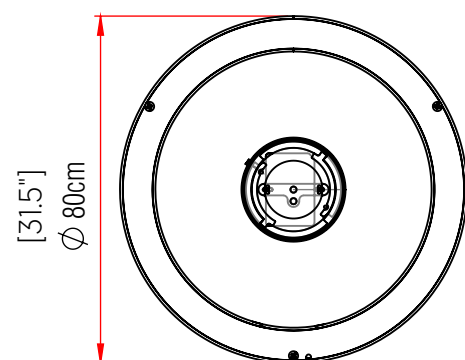

1468LED [LED]

Name: Horizon Accord Pendant 1468LED
 Collection: Horizon
 Application: Pendant
 Construction: Natural Wood Venner, MDF and Acrylic

Specifications

Light Source: Integrated LED Tape
 Driver Location: Canopy
 Color Temperature: 3000K, 3500K and 4000K
 Dimming Option: 0-10V, ELV/TRIAC
 CRI: 90
 Delivered Lumens: 2058 lm
 Total Power: 57 W
 Input Voltage: 110V - 277V
 Input Frequency: 60 Hz
 Canopy Dimension: N/A
 Height Adjustment Limit: 10'
 Weight: N/A

Fixture Image

Technical Drawing

Photometric Graph

Standards

Item code	Finish Option ^①	Cable Color ^②	Color Temperature	Dimming Option	Hanging Option ^③
<input type="text"/>	<input type="text"/>	<input type="text"/>	<input type="text"/>	<input type="text"/>	<input type="text"/>
	If Double Finish Option <input type="text"/> Outside • <input type="text"/> Inside i	BLACK SILVER WHITE	30K - 3000K* 35K - 3500K 40K - 4000K	0-10V ELV/TRIAC	CE CA