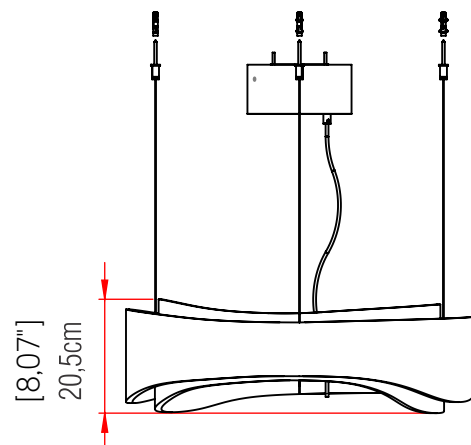

1468LED [LED]

Name: Horizon Accord Pendant 1468LED
 Collection: Horizon
 Application: Pendant
 Construction: Natural Wood Venner, MDF and Acrylic

Specifications

Light Source: Integrated LED Tape
 Driver Location: Canopy
 Color Temperature: 3000K, 3500K and 4000K
 Dimming Option: 0-10V, ELV/TRIAC
 CRI: 90
 Delivered Lumens: 2058 lm
 Total Power: 57 W
 Input Voltage: 110V - 277V
 Input Frequency: 60 Hz
 Canopy Dimension: N/A
 Height Adjustment Limit: 10'
 Weight: N/A

Fixture Image

Technical Drawing

Photometric Graph

Standards

Item code	Finish Option ^①	Cable Color ^②	Color Temperature	Dimming Option	Hanging Option ^③
<input type="text"/>	<input type="text"/>	<input type="text"/>	<input type="text"/>	<input type="text"/>	<input type="text"/>
	If Double Finish Option <input type="text"/> Outside • <input type="text"/> Inside i	BLACK SILVER WHITE	30K - 3000K* 35K - 3500K 40K - 4000K	0-10V ELV/TRIAC	CE CA