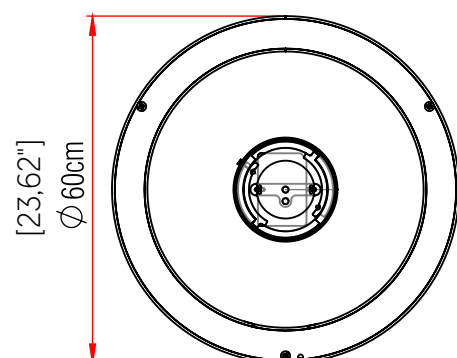

1467LED [LED]

Name: Horizon Accord Pendant 1467LED
 Collection: Horizon
 Application: Pendant
 Construction: Natural Wood Venner, MDF and Acrylic

Specifications

Light Source: Integrated LED Tape
 Driver Location: Canopy
 Color Temperature: 3000K, 3500K and 4000K
 Dimming Option: 0-10V, ELV/TRIAC
 CRI: 90
 Delivered Lumens: 1545 lm
 Total Power: 43 W
 Input Voltage: 110V - 277V
 Input Frequency: 60 Hz
 Canopy Dimension: N/A
 Height Adjustment Limit: 10'
 Weight: N/A

Fixture Image

Technical Drawing

Photometric Graph

Standards

Item code	Finish Option ^①	Cable Color ^②	Color Temperature	Dimming Option	Hanging Option ^③
<input type="text"/>	<input type="text"/>	<input type="text"/>	<input type="text"/>	<input type="text"/>	<input type="text"/>
	If Double Finish Option <input type="text"/> Outside • <input type="text"/> Inside i	BLACK SILVER WHITE	30K - 3000K* 35K - 3500K 40K - 4000K	0-10V ELV/TRIAC	CE CA