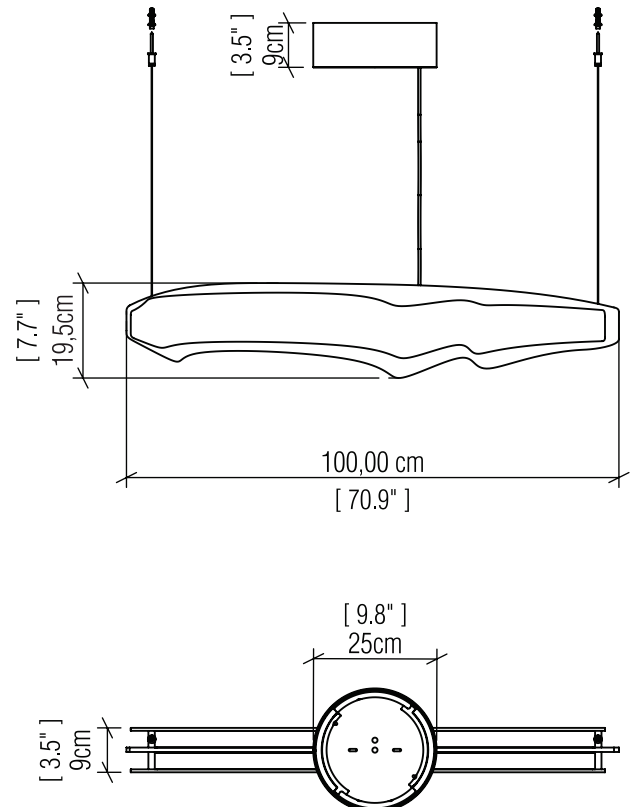

1472LED [LED]

Name: Horizon Accord Pendant 1472LED
 Collection: Horizon
 Application: Pendant
 Construction: Natural Wood Venner, MDF and Acrylic

Specifications

Light Source: Integrated LED Tape
 Driver Location: Canopy
 Color Temperature: 3000K, 3500K and 4000K
 Dimming Option: 0-10V, ELV/TRIAC
 CRI: 90
 Delivered Lumens: 4853 lm
 Total Power: 83 W
 Input Voltage: 110V - 277V
 Input Frequency: 60 Hz
 Canopy Dimension: N/A
 Height Adjustment Limit: 10'
 Weight: N/A

Fixture Image

Technical Drawing

Photometric Graph

Standards