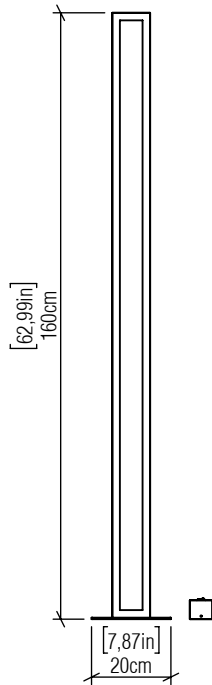

3123

LED

Project name:
Date: Specifier:
Line: Frame
Family: Floor Lamp
Description: Frame Accord Floor Lamp 3123

Material: Natural Wood Veneer MDF and Acrylic
Weight:

Integrated LED Strip 1 unit Driver housed in the Luminaire
Dimmable, ELV

Color Temperature: 2700K, 3000K, 3500K or 4000K
CRI: 90
Luminous Flux: 1800lm
Delivered Lumens: 900lm
Total Power: 20W

Input Voltage: 110V or 277V
Input Frequency: 60 Hz
Isolation: Class II

Height Adjustment Limit: