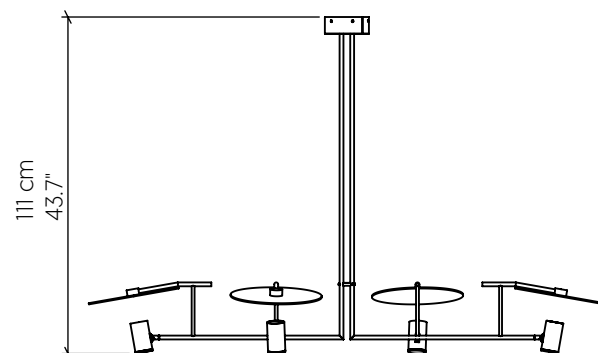

Technical Drawing