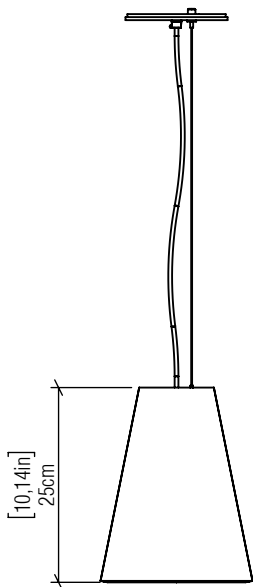

1130

E-26

Project name:
Date: Specifier:
Line: Conical
Family: Pendant
Description: Conical Accord Pendant 1130

Material: Natural Wood Veneer MDF and Acrylic
Weight:

1x 25W (max. each) Fluorescent or LED Bulbs not included

Height Adjustment Limit: 160cm/63in

FINISHING OPTION:

	02 MATTE BLACK		27 GOLD
	06 IMBUIA		29 TEAL
	07 WHITE		30 OLIVE GREEN
	09 LOURO FREIJÓ		31 FERRARI RED
	12 TEAK		32 COPPER
	15 CAPPUCCINO		33 BRONZE
	18 AMERICAN WALNUT		34 MAPLE
	22 GLOSSY BLACK		38 PALE GOLD
	25 IREDESCENT WHITE		39 LEAD GREY
	26 LIGHT PINK		40 SATIN BLUE