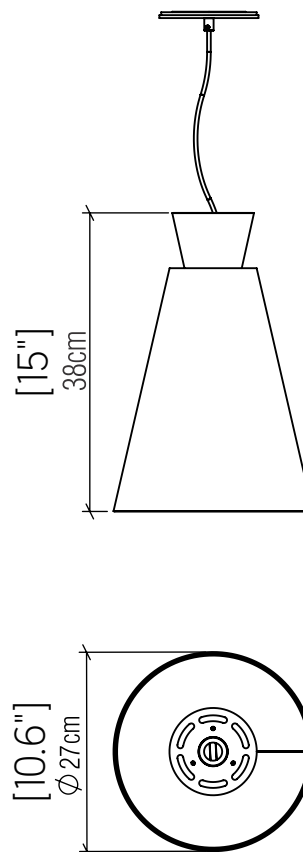

## 1473 [E-26]

Name: Conical Accord Pendant 1473  
 Collection: Conical  
 Application: Pendant  
 Construction: Natural Wood Veneer, MDF and Acrylic

### Specifications

Light Source: 1X 25W 120v-277v E26 [medium base]  
 Driver Location: N/A  
 Color Temperature: Lamp Dependent  
 Dimming Option: Lamp Dependent  
 CRI: Lamp Dependent  
 Delivered Lumens: Lamp Dependent  
 Total Power: Lamp Dependent  
 Input Voltage: 110V/277V  
 Input Frequency: 60 Hz  
 Canopy Dimension: H0.8cm Ø13,5cm / H0.31" Ø5.31"  
 Height Adjustment Limit: 10'  
 Weight:

### Fixture Image

### Technical Drawing