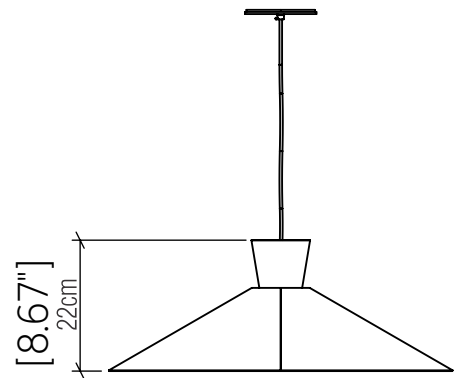

1475 [E-26]

Name: Conical Accord Pendant 1475
 Collection: Conical
 Application: Pendant
 Construction: Natural Wood Veneer, MDF and Acrylic

Specifications

Light Source: 1X 25W 120v-277v E26 [medium base]
 Driver Location: N/A
 Color Temperature: Lamp Dependent
 Dimming Option: Lamp Dependent
 CRI: Lamp Dependent
 Delivered Lumens: Lamp Dependent
 Total Power: Lamp Dependent
 Input Voltage: 110V/277V
 Input Frequency: 60 Hz
 Canopy Dimension: H0.8cm Ø13,5cm / H0.31" Ø5.31"
 Height Adjustment Limit: 10'
 Weight:

Fixture Image

Technical Drawing

Photometric Graph

Standards