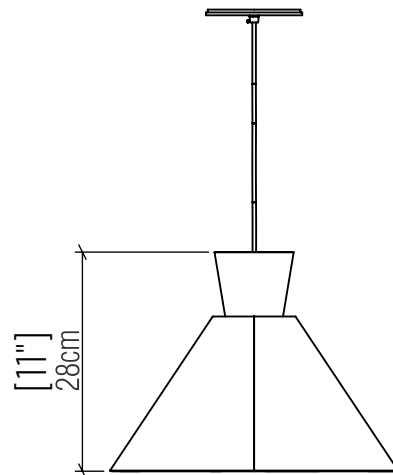

1474 [E-26]

Name: Conical Accord Pendant 1474
 Collection: Conical
 Application: Pendant
 Construction: Natural Wood Veneer, MDF and Acrylic

Specifications

Light Source: 1X 25W 120v-277v E26 [medium base]
 Driver Location: N/A
 Color Temperature: Lamp Dependent
 Dimming Option: Lamp Dependent
 CRI: Lamp Dependent
 Delivered Lumens: Lamp Dependent
 Total Power: Lamp Dependent
 Input Voltage: 110V/277V
 Input Frequency: 60 Hz
 Canopy Dimension: H0.8cm Ø13,5cm / H0.31" Ø5.31"
 Height Adjustment Limit: 10'
 Weight:

Fixture Image

Technical Drawing

Photometric Graph

Standards