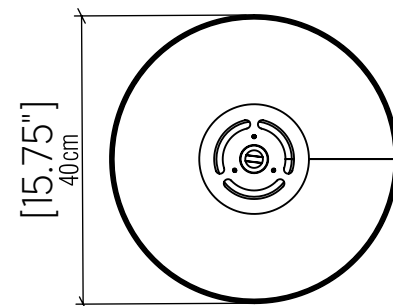

1474 [E-26]

Name: Conical Accord Pendant 1474
 Collection: Conical
 Application: Pendant
 Construction: Natural Wood Veneer, MDF and Acrylic

Specifications

Light Source: 1X 25W 120v-277v E26 [medium base]
 Driver Location: N/A
 Color Temperature: Lamp Dependent
 Dimming Option: Lamp Dependent
 CRI: Lamp Dependent
 Delivered Lumens: Lamp Dependent
 Total Power: Lamp Dependent
 Input Voltage: 110V/277V
 Input Frequency: 60 Hz
 Canopy Dimension: H0.8cm Ø13,5cm / H0.31" Ø5.31"
 Height Adjustment Limit: 10'
 Weight:

Fixture Image

Technical Drawing

Photometric Graph

Standards