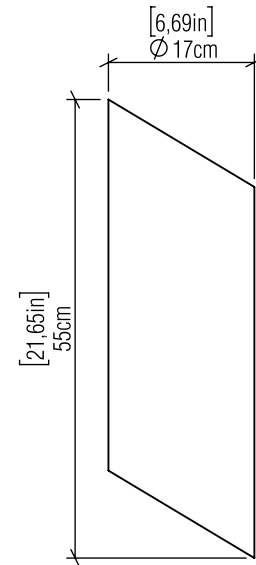

466 [E-26]

Name: Clean Accord Wall Lamp 466
 Collection: Clean
 Application: Wall Lamp
 Construction: Natural Wood Venner, MDF

Specifications

Light Source: 2X 25W 120v-277v E26 (medium base)
 Light Bulbs not Included
 Color Temperature: Lamp dependent
 CRI: Lamp dependent
 Luminous Flux: Lamp dependent
 Delivered Lumens: Lamp dependent
 Total Power: Lamp dependent
 Input Voltage: 100V-277V
 Input Frequency: 60 Hz
 Canopy Dimension: N/A
 Weight: 1.8kg/3.97lbs

Fixture Image

Technical Drawing

Photometric Graph

Standards

Item code

Finish Option ^①

01 Example: 4068.18

4068	.	18
------	---	----