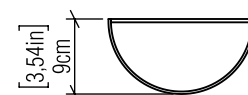

Technical Drawing