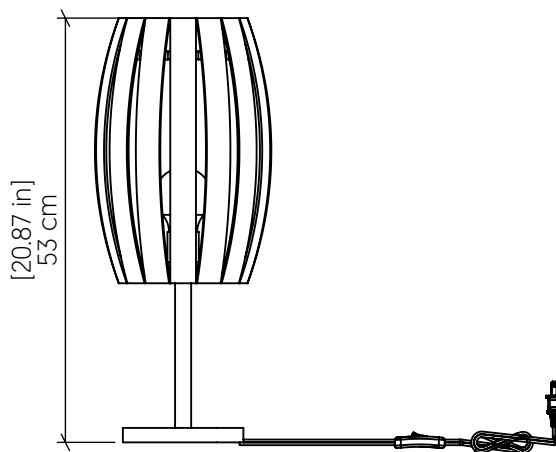

7011 [E-26]

Name: Barrel Accord Table Lamp 7011
 Collection: Barrel
 Application: Table Lamp
 Construction: Natural Wood Veneer, MDF, Stainless Steel and Cotton Shade

Specifications

Light Source: 1X 25W 120v-277v E26 [medium base]
 Light Bulbs not Included
 Color Temperature: Lamp dependent
 CRI: Lamp dependent
 Delivered Lumens: Lamp dependent
 Total Power: Lamp dependent
 Input Voltage: 110V - 277V
 Input Frequency: 60 Hz
 Canopy Dimension: N/A
 Height Adjustment Limit: N/A
 Weight: 2.43kg/5.36lbs

Fixture Image

Technical Drawing

Photometric Graph

Standards

Item code

Finish Option ^①

Shade ^②

RAW COTTON*
BLACK