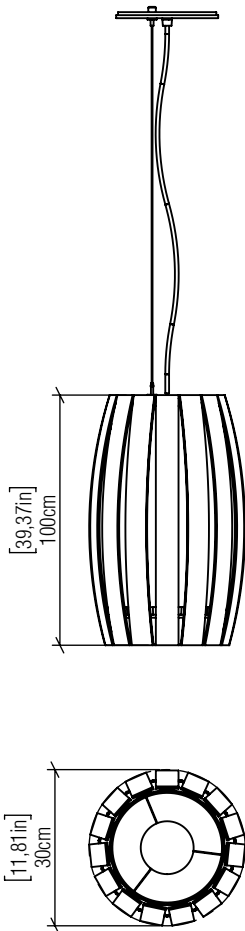

305

E-26

Project name:
Date: Specifier:
Line: Barrel
Family: Pendant
Description: Barrel Accord Pendant 305

Material: Natural Wood Veneer MDF and Linen Shade
Weight:

1x 25W (max. each) Fluorescent or LED Bulbs not included

Color Temperature: Lamp dependent
CRI: Lamp dependent
Luminous Flux: Lamp dependent
Delivered Lumens: Lamp dependent
Total Power: Lamp dependent

Input Voltage: 110V - 277V
Input Frequency: 60 Hz
Isolation: Class II

Height Adjustment Limit: 160cm/63in

FINISHING OPTION:

	02 MATTE BLACK		27 GOLD
	06 IMBUIA		29 TEAL
	07 WHITE		30 OLIVE GREEN
	09 LOURO FREIJÓ		31 FERRARI RED
	12 TEAK		32 COPPER
	15 CAPPUCCINO		33 BRONZE
	18 AMERICAN WALNUT		34 MAPLE
	22 GLOSSY BLACK		38 PALE GOLD
	25 IREDESCENT WHITE		39 LEAD GREY
	26 LIGHT PINK		40 SATIN BLUE