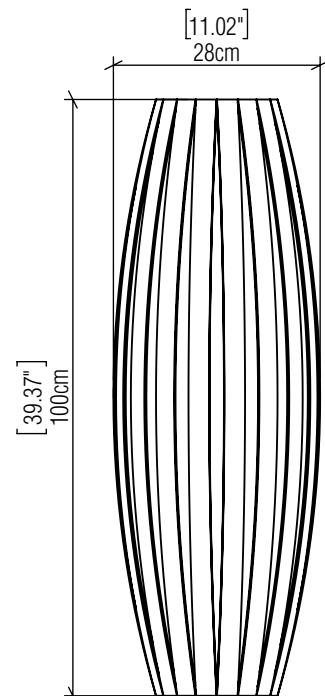

# 4041 [E-26]

Name: Barrel Accord Wall Lamp 4041  
 Collection: Barrel  
 Application: Wall Lamp  
 Construction: Natural Wood Venner, MDF and Acrylic

## Specifications

Light Source: 3X 25W 120v-277v E26 (medium base)  
 Light Bulbs not Included  
 Color Temperature: Lamp dependent  
 CRI: Lamp dependent  
 Luminous Flux: Lamp dependent  
 Delivered Lumens: Lamp dependent  
 Total Power: Lamp dependent  
 Input Voltage: 100V-277V  
 Input Frequency: 60 Hz  
 Canopy Dimension: N/A  
 Weight: 4.14kg/9.13lbs

## Technical Drawing