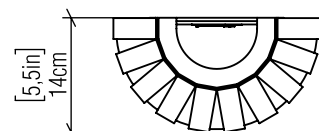

Technical Drawing