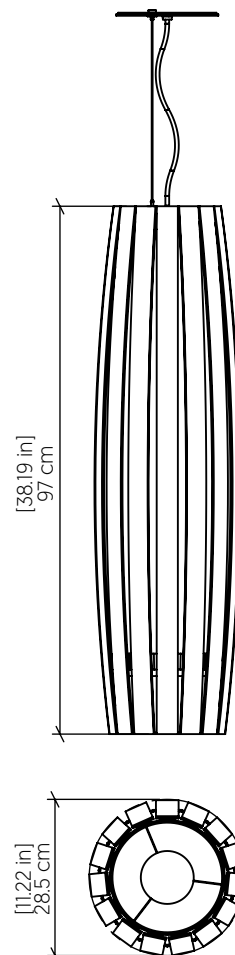

305 [E-26]

Name: Barrel Accord Pendant 305
 Collection: Barrel
 Application: Pendant
 Construction: Natural Wood Veneer, MDF

Specifications

Light Source: 1X 25W 120v-277v E26 (medium base)
 Lamps not included
 Color Temperature: Lamp Dependent
 Dimming Option: Lamp Dependent
 CRI: Lamp Dependent
 Delivered Lumens: Lamp Dependent
 Total Power: Lamp Dependent
 Input Voltage: 110V/277V
 Input Frequency: 60 Hz
 Canopy Dimension H0.8cm Ø13,5cm / H0.31" Ø5.31"
 Height Adjustment Limit: 10'
 Weight: 4.45kg/10.01lbs

Fixture Image

Technical Drawing

Photometric Graph

Standards

Item code

Finish Option ^①

01 Example: 1277.02

1277	.	02
------	---	----

02 Example: 1277.12o.27i

1277	.	12o	27i
------	---	-----	-----

Finishing Options ^①

Natural Wood

-  **06** IMBUIA
-  **09** LOURO FREIJÓ
-  **12** TEAK
-  **34** MAPLE
-  **18** WALNUT
-  **43** CATHEDRAL FREIJÓ

Matte Lacquer

-  **02** MATTE BLACK
-  **07** WHITE
-  **15** CAPPUCCINO
-  **25** IRIDESCENT WHITE

Metallic Lacquer

-  **27** GOLD
-  **30** OLIVE GREEN
-  **33** BRONZE
-  **38** PALE GOLD
-  **39** LEAD GREY
-  **40** SATIN BLUE