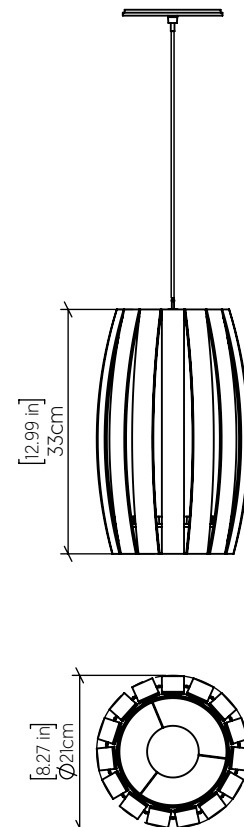

303 [E-26]

Name: Barrel Accord Pendant 303
 Collection: Barrel
 Application: Pendant
 Construction: Natural Wood Veneer, MDF

Specifications

Light Source: 1X 25W 120v-277v E26 (medium base)
 Lamps not included
 Color Temperature: Lamp Dependent
 Dimming Option: Lamp Dependent
 CRI: Lamp Dependent
 Delivered Lumens: Lamp Dependent
 Total Power: Lamp Dependent
 Input Voltage: 110V/277V
 Input Frequency: 60 Hz
 Canopy Dimension H0.8cm Ø13,5cm / H0.31" Ø5.31"
 Height Adjustment Limit: 10'
 Weight: 1.71kg/3.77lbs

Fixture Image

Technical Drawing

Photometric Graph

Standards

Item code

Finish Option ^①

01 Example: 1277.02

1277	.	02
------	---	----

02 Example: 1277.12o.27i

1277	.	12o	27i
------	---	-----	-----

Finishing Options ^①

Natural Wood

-  **06** IMBUIA
-  **09** LOURO FREIJÓ
-  **12** TEAK
-  **34** MAPLE
-  **18** WALNUT
-  **43** CATHEDRAL FREIJÓ

Matte Lacquer

-  **02** MATTE BLACK
-  **07** WHITE
-  **15** CAPPUCCINO
-  **25** IRIDESCENT WHITE

Metallic Lacquer

-  **27** GOLD
-  **30** OLIVE GREEN
-  **33** BRONZE
-  **38** PALE GOLD
-  **39** LEAD GREY
-  **40** SATIN BLUE