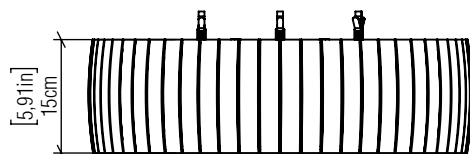

FINISHING OPTION:

	02 MATTE BLACK		27 GOLD
	06 IMBUIA		29 TEAL
	07 WHITE		30 OLIVE GREEN
	09 LOURO FREIJÓ		31 FERRARI RED
	12 TEAK		32 COPPER
	15 CAPPUCCINO		33 BRONZE
	18 AMERICAN WALNUT		34 MAPLE
	22 GLOSSY BLACK		38 PALE GOLD
	25 IREDESCENT WHITE		39 LEAD GREY
	26 LIGHT PINK		40 SATIN BLUE