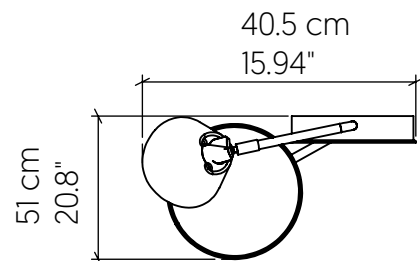

Technical Drawing