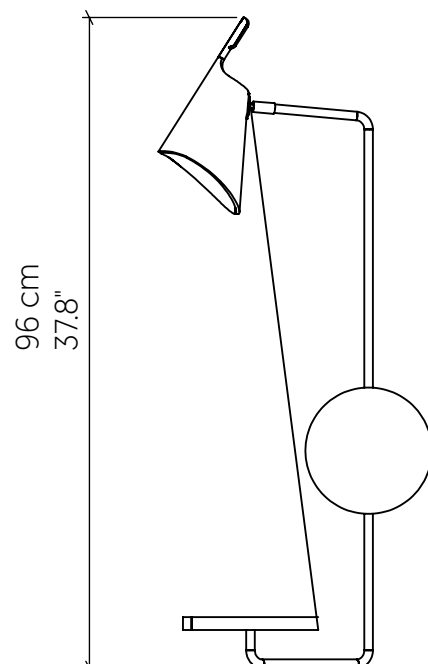

Technical Drawing