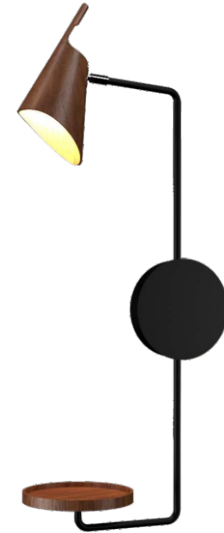

4151 [E-26]

Name: Balance Accord Wall Lamp 4151
Collection: Balance
Application: Wall
Construction: Natural Wood Veneer, MDF and Carbon Steel

Specifications

Light Source: 1X 25W 120v-277v E26 (medium base)
Light Bulbs not Included
Color Temperature: Lamp dependent
CRI: Lamp dependent
Delivered Lumens: Lamp dependent
Total Power: Lamp dependent
Input Voltage: 110V - 277V
Input Frequency: 60 Hz
Canopy Dimension: Ø18.7cm W3.95cm / Ø7.36" W1.55"
Height Adjustment Limit: N/A
Weight: N/A

Fixture Image