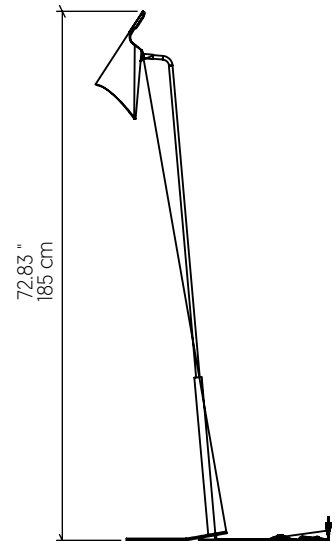

3041 [E-26]

Name: Balance Accord Floor Lamp 3041
 Collection: Balance
 Application: Floor Lamp
 Construction: Natural Wood Veneer, MDF and Carbon Steel

Fixture Image

Specifications

Light Source: 1X 25W 120v-277v E26 (medium base)
 Light Bulbs not Included
 Color Temperature: Lamp dependent
 CRI: Lamp dependent
 Delivered Lumens: Lamp dependent
 Total Power: Lamp dependent
 Input Voltage: 110V - 277V
 Input Frequency: 60 Hz
 Canopy Dimension: N/A
 Height Adjustment Limit: N/A
 Weight: N/A

Technical Drawing

Photometric Graph

Standards

Item code

Finish Option ^①

Metal Work ^②

r

If Double Finish Option