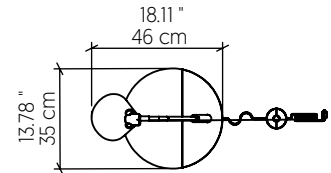

3041 [E-26]

Name: Balance Accord Floor Lamp 3041
 Collection: Balance
 Application: Floor Lamp
 Construction: Natural Wood Veneer, MDF and Carbon Steel

Fixture Image

Specifications

Light Source: 1X 25W 120v-277v E26 (medium base)
 Light Bulbs not Included
 Color Temperature: Lamp dependent
 CRI: Lamp dependent
 Delivered Lumens: Lamp dependent
 Total Power: Lamp dependent
 Input Voltage: 110V - 277V
 Input Frequency: 60 Hz
 Canopy Dimension: N/A
 Height Adjustment Limit: N/A
 Weight: N/A

Technical Drawing

Photometric Graph

Standards

Item code

Finish Option ^①

Metal Work ^②

r

If Double Finish Option