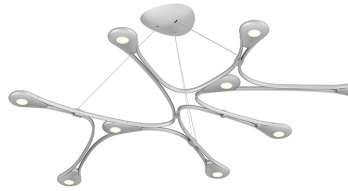

**abstraction™** LED Pendant
**DIMENSIONS**

Height	0.75"
Minimum Height	11"
Maximum Height	83"
Width	40"
Depth	32.75"
Canopy/Backplate/Base	7"
Hanging Details	6' Adjustable Cord/Cable"

**ELECTRICAL SPECS**

Bulb Type	Integral LED
Bulb Quantity	9
Bulb Included?	Yes
Wattage	26
Initial Lumens	2000
Input Voltage	120VAC
CCT	3000K
CRI	90
Power Supply Type	Driver
Power Supply Quantity	1
Power Supply Location	Outlet Box
Dimming Type	TRIAC/ELV