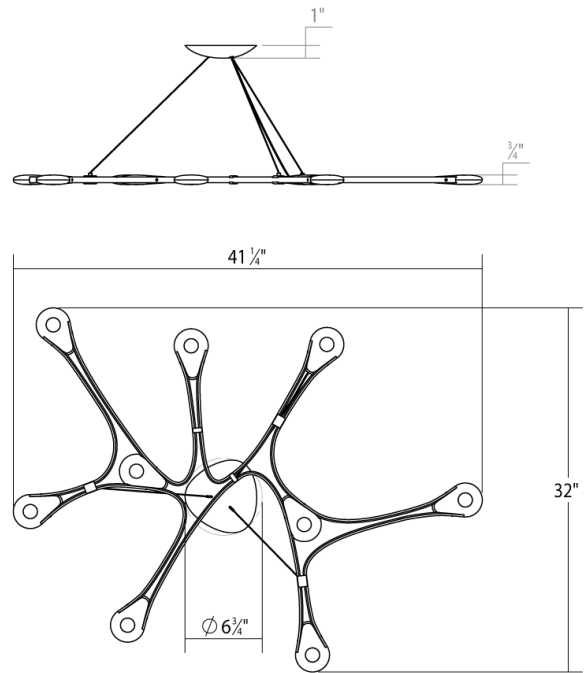

**abstraction™** LED Pendant
**DIMENSIONS**

Height	0.75"
Minimum Height	11"
Maximum Height	83"
Width	40"
Depth	32.75"
Canopy/Backplate/Base	7"
Hanging Details	6' Adjustable Cord/Cable"

**ELECTRICAL SPECS**

Bulb Type	Integral LED
Bulb Quantity	9
Bulb Included?	Yes
Wattage	26
Initial Lumens	2000
Input Voltage	120VAC
CCT	3000K
CRI	90
Power Supply Type	Driver
Power Supply Quantity	1
Power Supply Location	Outlet Box
Dimming Type	TRIAC/ELV

**SHIPPING**

Carton 1 L x W x H	48" x 38" x 6"
Carton 1 GW	14 lbs.

Finish Options (.05)  
 Bright Satin Aluminum (.16)  
 Satin Black (.25)

**GENERAL LISTINGS**

cETL  
 cUL  
 Dry Location

**PROJECT****QUANTITY****NOTES**