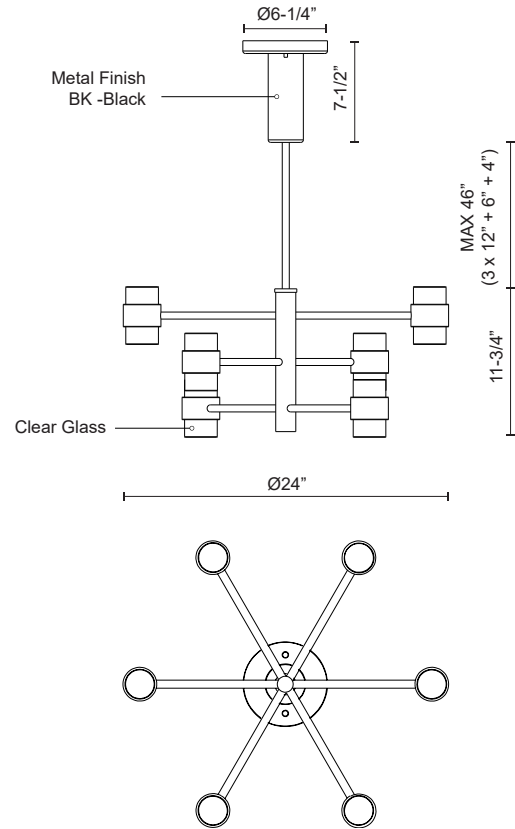

COPENHAGEN EP48224

PENDANTS

PROJECT

DESCRIPTION

The Copenhagen balances a clean, simple geometry with highly detailed glass for a sophisticated outdoor product line. The stark yet refined finish of the black structure contrasts with the translucent glass to augment its effect. Available in both wall-mounted and chandelier configurations, the complete offering is both elegant and versatile.

SPECIFICATION DETAILS

* For custom options, consult factory for details.

Fixture Dimensions	D24" x H11-3/4"
Light Source	LED with DC Driver
Wattage	36W
Total Lumens	3500lm
Delivered Lumens	BK-2070lm*
Voltage	120V
Color Temperature	3000K
CRI (Ra)	90CRI
Optional Color Temps	2700K - 5000K Available, Minimum Order Quantities Apply
LED Rated Life	50,000 hours
Dimming	100% - 10%, TRIAC or ELV Dimmer (Not Included)
Glass Details	Clear Molded Glass
Adjustable	Yes
Rod Length	46" Max (3x12" + 1x6" + 1x4")
Ceiling Adaptor	No
Location	Wet
Warranty	5 Years
Illumination Direction	Up and Down
Canopy Dimensions	D6-1/4" x H7-1/2"
Finish Option(s)	Black