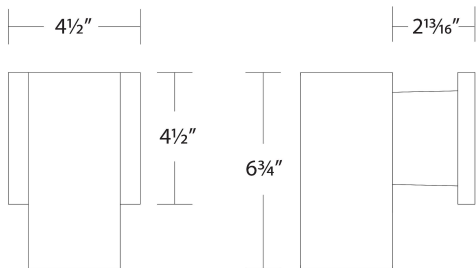

FINISHES:

LINE DRAWING: