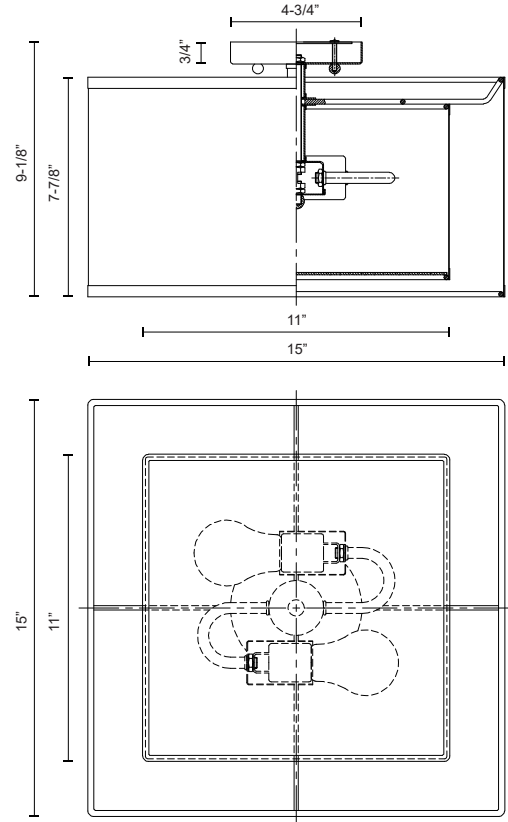

ZIRCON
52322
 SEMI FLUSH

PROJECT

52322B
Black

52322W
White

SPECIFICATION DETAILS

* For custom options, consult factory for details.

Fixture Dimensions	W15" x L15" x H9-1/8"
Lamp Type	Incandescent, A19, Medium Base
Wattage	2 x 60W
Voltage	120V
Shade Details	Organza Outer, Linen Inner
Location	Dry
Bulbs Included	No
Warranty	5 Years
Canopy Dimensions	L4-3/4" x W4-3/4" x H3/4"

DESCRIPTION

Two lamp semi flush ceiling fixture with square organza textured shades in your choice of black or white.

KUZCO

19054 28TH AVENUE
 SURREY - BC V3Z 6M3
 CANADA

WWW.KUZCOLIGHTING.COM

COMMENT