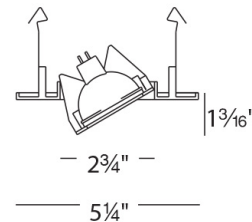

LINE DRAWING: