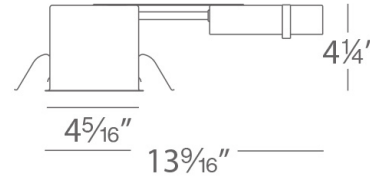

LINE DRAWING: