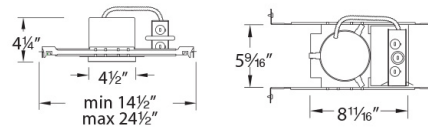

SPECIFICATIONS

Construction:	20 gauge galvanized steel
Power:	50W
Input:	120 VAC, 50/60Hz
Dimming:	ELV: 100-10%
Light Source:	Halogen
Mounting:	Supplied with hanger bars, adjustable from 15"-242" to accommodate various joist construction and grid sizes.
Cut Out:	4 9/16"
Ceiling Thickness:	3/4"
Operating Temp:	-4°F to 104°F (-20°C to 40°C)
Standards:	UL, cUL, Damp Location Listed, Non IC

Fixture Type: _____

Catalog Number: _____

Project: _____

Location: _____

LINE DRAWING:

Fixture Type: _____

Catalog Number: _____

Project: _____

Location: _____

4" Low Voltage

Die-Cast Adjustable Square Trim

ACCESSORIES

	<i>Model</i>	<i>Description</i>	<i>Finish</i>
	LENS-16-RED LENS-16-GRN LENS-16-BLU LENS-16-AMB	Colored Lens Colored Lens Colored Lens Colored Lens	Red Green Blue Amber
	LENS-16-FR	Clear/Frosted Lens	Frosted
	LENS-16-SPR	Spread Lens	Spread Lens
	LENS-16-UVF	UV Filter lens	Clear
	LENS-16-BEL	Beam Elongating Lens	Beam Elongating
	LENS-16-HCL	Honeycomb Louver	Black