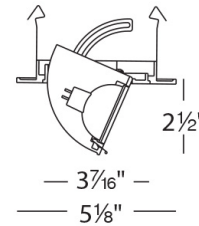

LINE DRAWING: