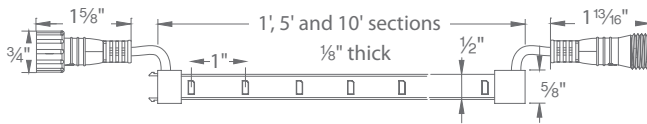

OUTDOOR TAPE 12V

8011, 8051, 8101

WAC

LANDSCAPE LIGHTING

Fixture Type:

Catalog Number:

Project: _____

Location: _____

PRODUCT DESCRIPTION

Flexible tape light with UV stabilized silicone seals that protect against water and dusts.

FEATURES

- Conveniently adapts into existing 12V system
- IP 68 rated for submersible up to 5 feet
- May be tied into any 12V landscape lighting system
- Maximum of 40 ft per run to stay within 5 amps
- Flexible linear lights maybe cut to desired length at the end of the run
- Various lengths may be joined together with IP68 rated connectors
- UV-stabilized silicone seals and protects the tape sections
- Maintains constant lumen output against voltage drop
- UL 1838 Listed

SPECIFICATIONS

Input: 9-15VAC (Transformer is required)
Power: 2W / 2.1VA
Brightness: 115 lm
CRI: 85
Rated Life: 60,000 hours
Operating Temp: -40°F(-40°C) to 122°F(50°C)
at relative humidity 95%

ORDERING NUMBER

		Color Temp		Finish
8011	1 foot	27	2700K	BK Black tape color
8051	5 feet		3000K	
8101	10 feet			

_____ - _____ **BK**

Example: **8011-30BK**

waclighting.com
Phone (800) 526.2588
Fax (800) 526.2585

Headquarters/Eastern Distribution Center
44 Harbor Park Drive
Port Washington, NY 11050

Central Distribution Center
1600 Distribution Ct
Lithia Springs, GA 30122

Western Distribution Center
1750 Archibald Avenue
Ontario, CA 91760