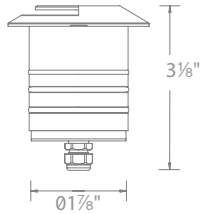

2" INGROUND SINGLE APERTURE

2091

WAC

LANDSCAPE LIGHTING

Fixture Type:

Catalog Number:

Project: _____

Location: _____

PRODUCT DESCRIPTION

Landscape 2" recessed in-ground luminaire washes walkways with a shadow-free smooth illumination.

FEATURES

- Factory sealed water tight fixtures
- Cold Weather Start: -40°C to 50°C
- Solid stainless steel construction
- Available Concrete Pour Adapter
- Spring clip, 6' lead wire and direct burial gel filled wire nuts included

SPECIFICATIONS

Input: 9 - 15VAC (Transformer is required)
Power: 4.1W / 6.6VA
Brightness: 5 lm
Color Temp: 3000K
CRI: 85
Rated Life: 70,000 hours

ORDERING NUMBER

	Color Temp	Finish
2091-30	3000K	BS <i>Bronzed Stainless Steel</i> SS <i>Stainless Steel</i>

IEC safety Standard	Walk over	Drive over
Resistance to static load test	Yes (1125lbs)	Yes (4496lbs)
Resistance to torque and shear loads test	N/A	Yes

2091-30 _____

Example: **2091-30SS**

wacighting.com
Phone (800) 526.2588
Fax (800) 526.2585

Headquarters/Eastern Distribution Center
44 Harbor Park Drive
Port Washington, NY 11050

Central Distribution Center
1600 Distribution Ct
Lithia Springs, GA 30122

Western Distribution Center
1750 Archibald Avenue
Ontario, CA 91760