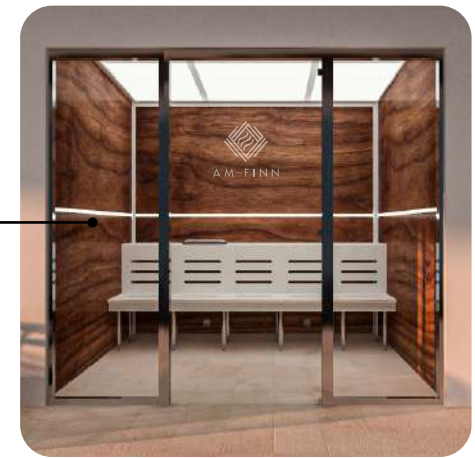

Personalize your Advanced Hybrid Steam Room to show the world who you are.

The acrylic panels on the Advanced Hybrid Steam Room are fully customizable. You can choose numerous prints, colors, or even a high-resolution photo of your liking. You can also select one of our eight standard bench colors and include one, two, or three-tier benching on one or all walls of the steam room.