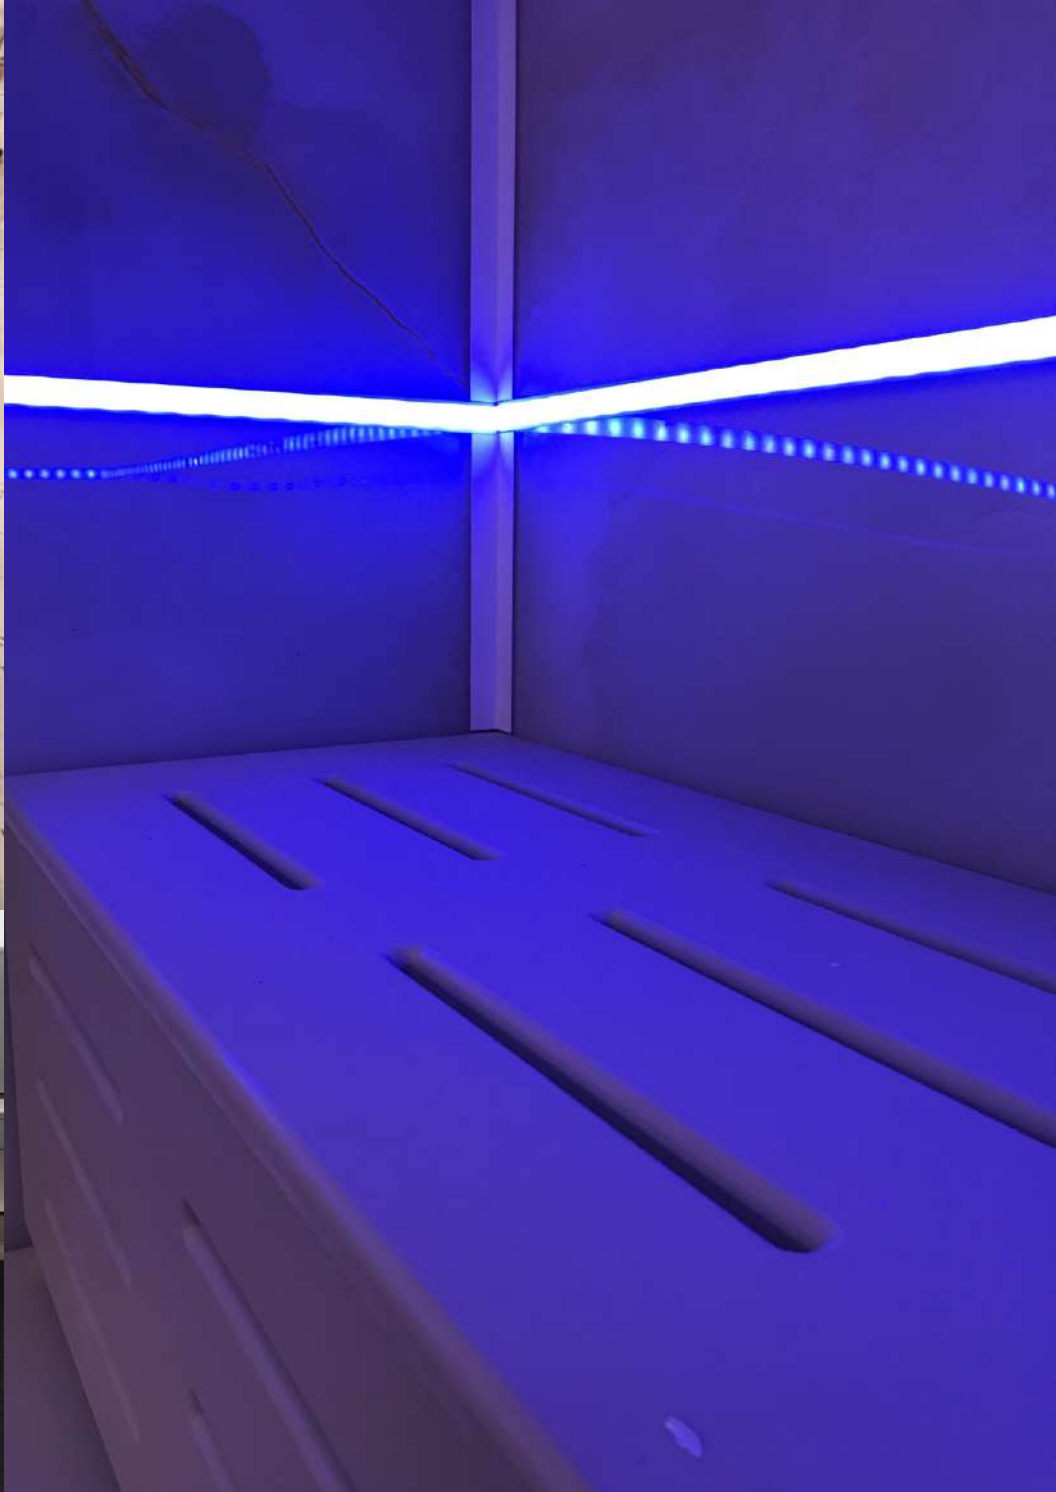

1-800-237-2862

design@am-finn.com

www.am-finn.com