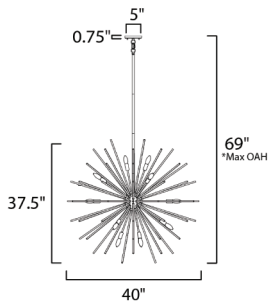

#### PRODUCT DESCRIPTION

A dazzling burst of Clear glass rods extend from a classic sputnik shape finished in a bright Polished Chrome or warm Satin Brass. Available in two sizes of pendants and as a ceiling fixture, this unique look is a statement piece designed to attract attention.

\*max overall height

#### MEASUREMENTS

DIMENSION : 40" L x 40" W x 37.5" H  
MAX OAH : 69" OAH  
CANOPY : 5" W x 0.75" H x 5" L  
HANGING WEIGHT : 22.88 lb