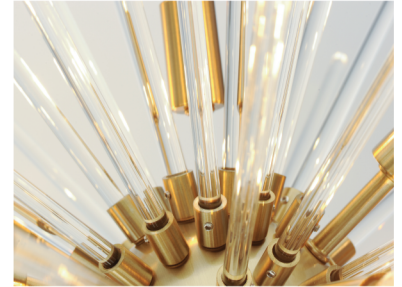

#### PRODUCT DESCRIPTION

A dazzling burst of Clear glass rods extend from a classic sputnik shape finished in a bright Polished Chrome or warm Satin Brass. Available in two sizes of pendants and as a ceiling fixture, this unique look is a statement piece designed to attract attention.