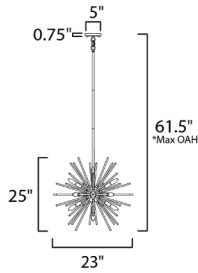

light in every color

Polaris |

GEO

PRODUCT DESCRIPTION

A dazzling burst of Clear glass rods extend from a classic sputnik shape finished in a bright Polished Chrome or warm Satin Brass. Available in two sizes of pendants and as a ceiling fixture, this unique look is a statement piece designed to attract attention.

*max overall height

MEASUREMENTS

DIMENSION : 23" L x 23" W x 25" H
MAX OAH : 61.5" OAH
CANOPY : 5" W x 0.75" H x 5" L
HANGING WEIGHT : 12.76 lb

LAMPING

INPUT VOLTAGE : 120V
BULB : 12 x 60W Incandescent E12 Candelabra , 720W Total
BULB INCLUDED : (Not Included)
DIMMABLE : Y