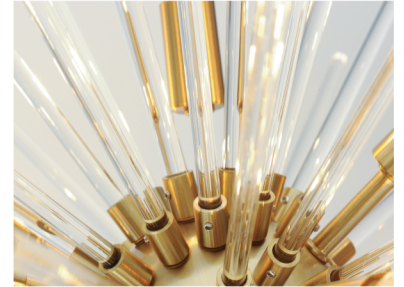

light in every color

Polaris |

GEO

PRODUCT DESCRIPTION

A dazzling burst of Clear glass rods extend from a classic sputnik shape finished in a bright Polished Chrome or warm Satin Brass. Available in two sizes of pendants and as a ceiling fixture, this unique look is a statement piece designed to attract attention.

*max overall height

MEASUREMENTS

DIMENSION : 23" L x 23" W x 25" H
MAX OAH : 61.5" OAH
CANOPY : 5" W x 0.75" H x 5" L
HANGING WEIGHT : 12.76 lb

LAMPING

INPUT VOLTAGE : 120V
BULB : 12 x 60W Incandescent E12 Candelabra , 720W Total
BULB INCLUDED : (Not Included)
DIMMABLE : Y