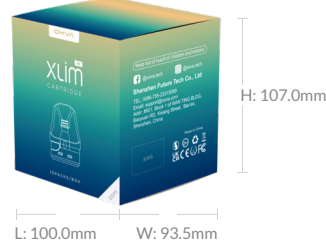

COLORS

SPECIFICATIONS

Output power	5-25W
Cartridge capacity	2ML
Battery capacity	900mAh
Screen size	0.42-inch
Material	Aluminum alloy+PCTG
Charging	DC 5V/1A, Type-C
Spec of Coils	0.6Ω (20-25W) A1 & 0.8Ω (12-16W) A1 & 1.2Ω (10-12W) A1
Dimension	14mm×24mm×111mm
Weight	45g

V2 Cartridge (STANDARD)

- 3 x Cartridge(0.6Ω/0.8Ω/1.2Ω)

V2 Cartridge (TPD)

- 3 x Cartridge(0.6Ω/0.8Ω/1.2Ω)

PACKAGING

XLIM KIT (STANDARD/TPD)

Length: 141mm Width: 70mm Height: 36.5mm
Weight: 135(±0.5)g Quantity: 1pc/Pack

Length: 425mm Width: 290mm Height: 255mm
Weight: 11.13(±0.5)Kg Quantity: 100packs/Carton

V2 CARTRIDGE (STANDARD/TPD)

Length: 48.5mm Width: 106mm Height: 17.5mm
Weight: 36g Quantity: 3pcs/Pack

Length: 100mm Width: 93.5mm Height: 107mm
Weight: 375g Quantity: 10packs/Box

Length: 485mm Width: 316mm Height: 342mm
Weight: 14.04Kg Quantity: 450packs/Carton