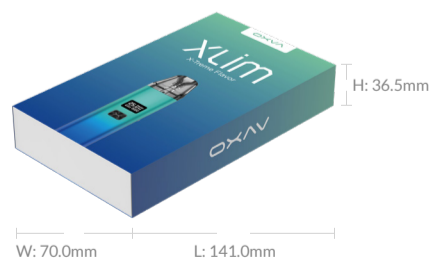

COLORS

SPECIFICATIONS

Output power	5-25W
Cartridge capacity	2ML
Battery capacity	900mAh
Screen size	0.42-inch
Material	Aluminum alloy+PCTG
Charging	DC 5V/1A, Type-C
Spec of Coils	0.6Ω (20-25W) A1 & 0.8Ω (12-16W) A1 & 1.2Ω (10-12W) A1
Dimension	14mm×24mm×111mm
Weight	45g

V2 Cartridge (STANDARD)

- 3 x Cartridge(0.6Ω/0.8Ω/1.2Ω)

V2 Cartridge (TPD)

- 3 x Cartridge(0.6Ω/0.8Ω/1.2Ω)

PACKAGING

XLIM KIT (STANDARD/TPD)

Length: 141mm Width: 70mm Height: 36.5mm
Weight: 135(±0.5)g Quantity: 1pc/Pack