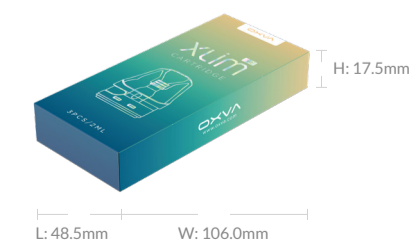

COLORS

SPECIFICATIONS

Output power	5-25W
Cartridge capacity	2ML
Battery capacity	900mAh
Screen size	0.42-inch
Material	Aluminum alloy+PCTG
Charging	DC 5V/1A, Type-C
Spec of Coils	0.6Ω (20-25W) A1 & 0.8Ω (12-16W) A1 & 1.2Ω (10-12W) A1
Dimension	14mm×24mm×111mm
Weight	45g

V2 Cartridge (STANDARD)

- 3 x Cartridge(0.6Ω/0.8Ω/1.2Ω)

V2 Cartridge (TPD)

- 3 x Cartridge(0.6Ω/0.8Ω/1.2Ω)

PACKAGING

XLIM KIT (STANDARD/TPD)

Length: 141mm Width: 70mm Height: 36.5mm
Weight: 135(±0.5)g Quantity: 1pc/Pack

Length: 425mm Width: 290mm Height: 255mm
Weight: 11.13(±0.5)Kg Quantity: 100packs/Carton

V2 CARTRIDGE (STANDARD/TPD)

Length: 48.5mm Width: 106mm Height: 17.5mm
Weight: 36g Quantity: 3pcs/Pack

Length: 100mm Width: 93.5mm Height: 107mm
Weight: 375g Quantity: 10packs/Box