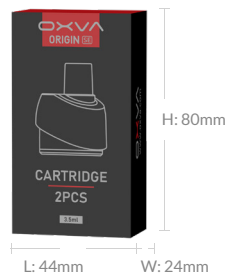

CARTRIDGE (STANDARD/TPD)

Length: 44mm   Width: 24mm   Height: 80mm
Weight: 20g   Quantity: 2pcs/Pack