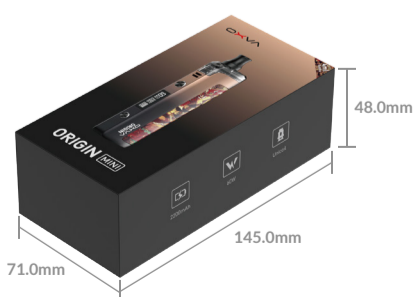

PACKAGING

Weight: **260g(±5)**   Quantity: **1pc/Set**