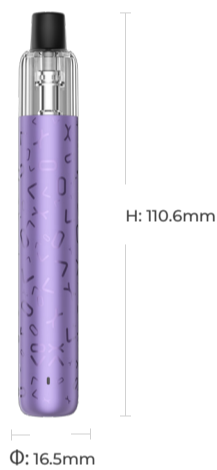

Compact & Portable

Great Taste

1 Kit 2 Pods

Soft Silicon Drip Tip

Auto-Draw Activation

15W Max Output Power

High End Finish

Free Lanyard

COLORS

Black

Gunmetal

Purple

Green

Red

SPECIFICATIONS

Output Power	15W Max
Cartridge Capacity	2ml/2ml(TPD)
Resistance Range	0.8-3.0Ω
Cartridge	0.8Ω(12-15W) /1.2Ω(9-11W)
Mode	Automatic match
Refill	Side Refill
Battery	550mAh
Charging	5V/0.5A, Type-C
Material	Aluminum Alloy+PCTG
Size	Φ16.5*110.6mm
Weight	32g

ARTIO Cartridge(Standard)

- 3 x Artio Cartridge(0.8Ω/1.2Ω)

ARTIO Cartridge(TPD)

- 3 x Artio Cartridge(0.8Ω/1.2Ω)

PACKAGING

ARTIO(Standard/TPD)

Length: 89mm Width: 23mm Height: 120mm Weight: 70g Quantity: 1pc/Pack