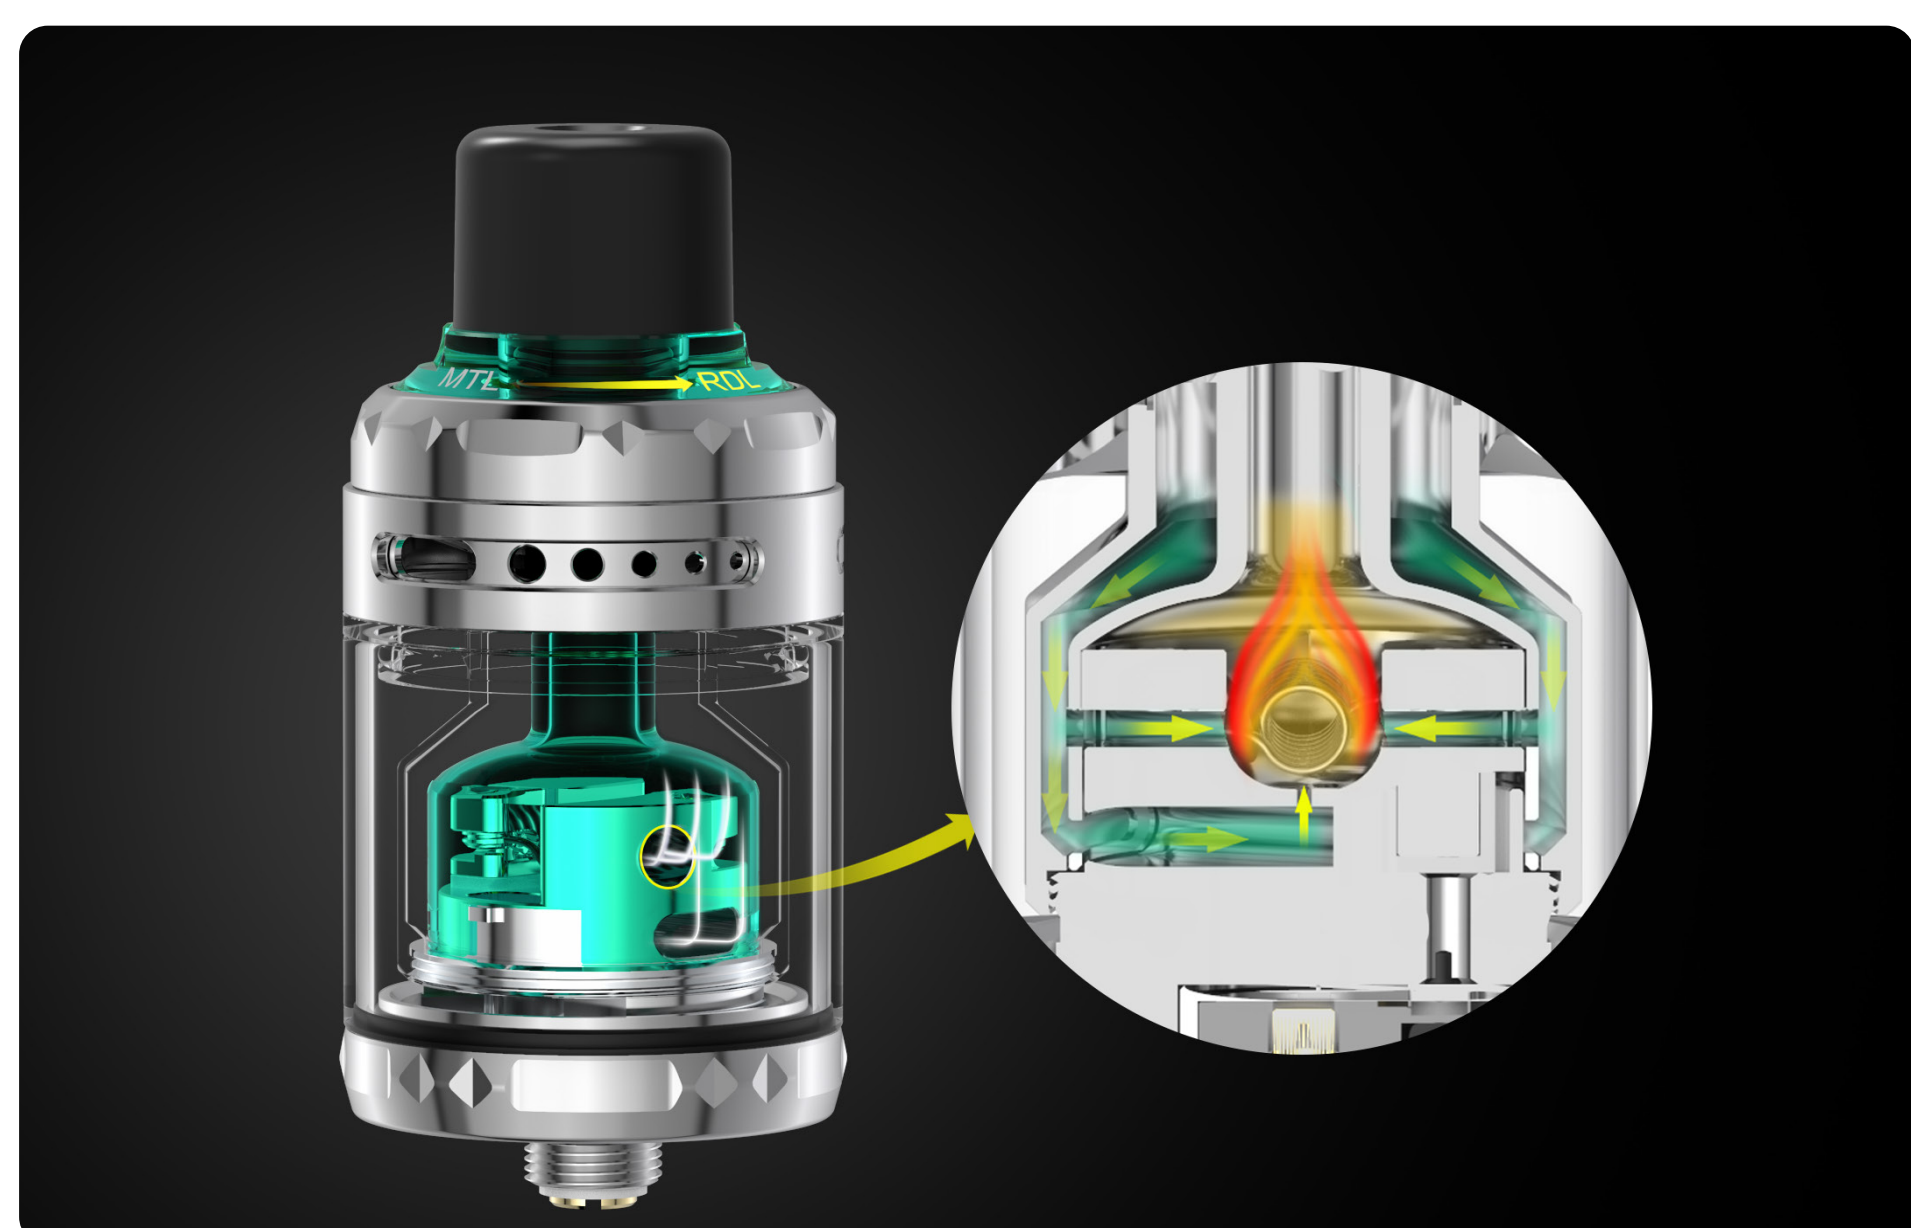

ARBITER Solo RTA

Quick switch between MTL and RDL

MAIN FEATURES

- Dual airflow system - MTL & RDL
- Best flavor: precise airflow control + tiny inner chamber
- Leakproof
- Standard & TPD version

SPECIFICATION

Dimension	Φ25mm x 56.5mm; Bottom Φ24mm
Juice capacity	4ml bubble glass & 2ml straight glass
Weight	77g
Material	SS & Glass
MTL holes	Φ0.8 / Φ1.0 / Φ1.2 / Φ1.5 / Φ1.8mm
Drip tip	2 kinds of 510 drip tips

RDL - Top to 3D

MTL - Top to bottom

Easy to build

Tiny inner chamber & Awesome flavor

COLORS

SS

Gunmetal

Matt black

PACKAGE

1pc/pack
79.0*89.0*50.0mm
(155g±2g)

1pc/pack
79.0*89.0*50.0mm
(155g±2g)

TPD VERSION

- Arbiter Solo RTA*1
- Straight glass tank 2ml(pre-installed)*1
- Straight glass tank 2ml*1
- Accessory bag*2
- User manual*1