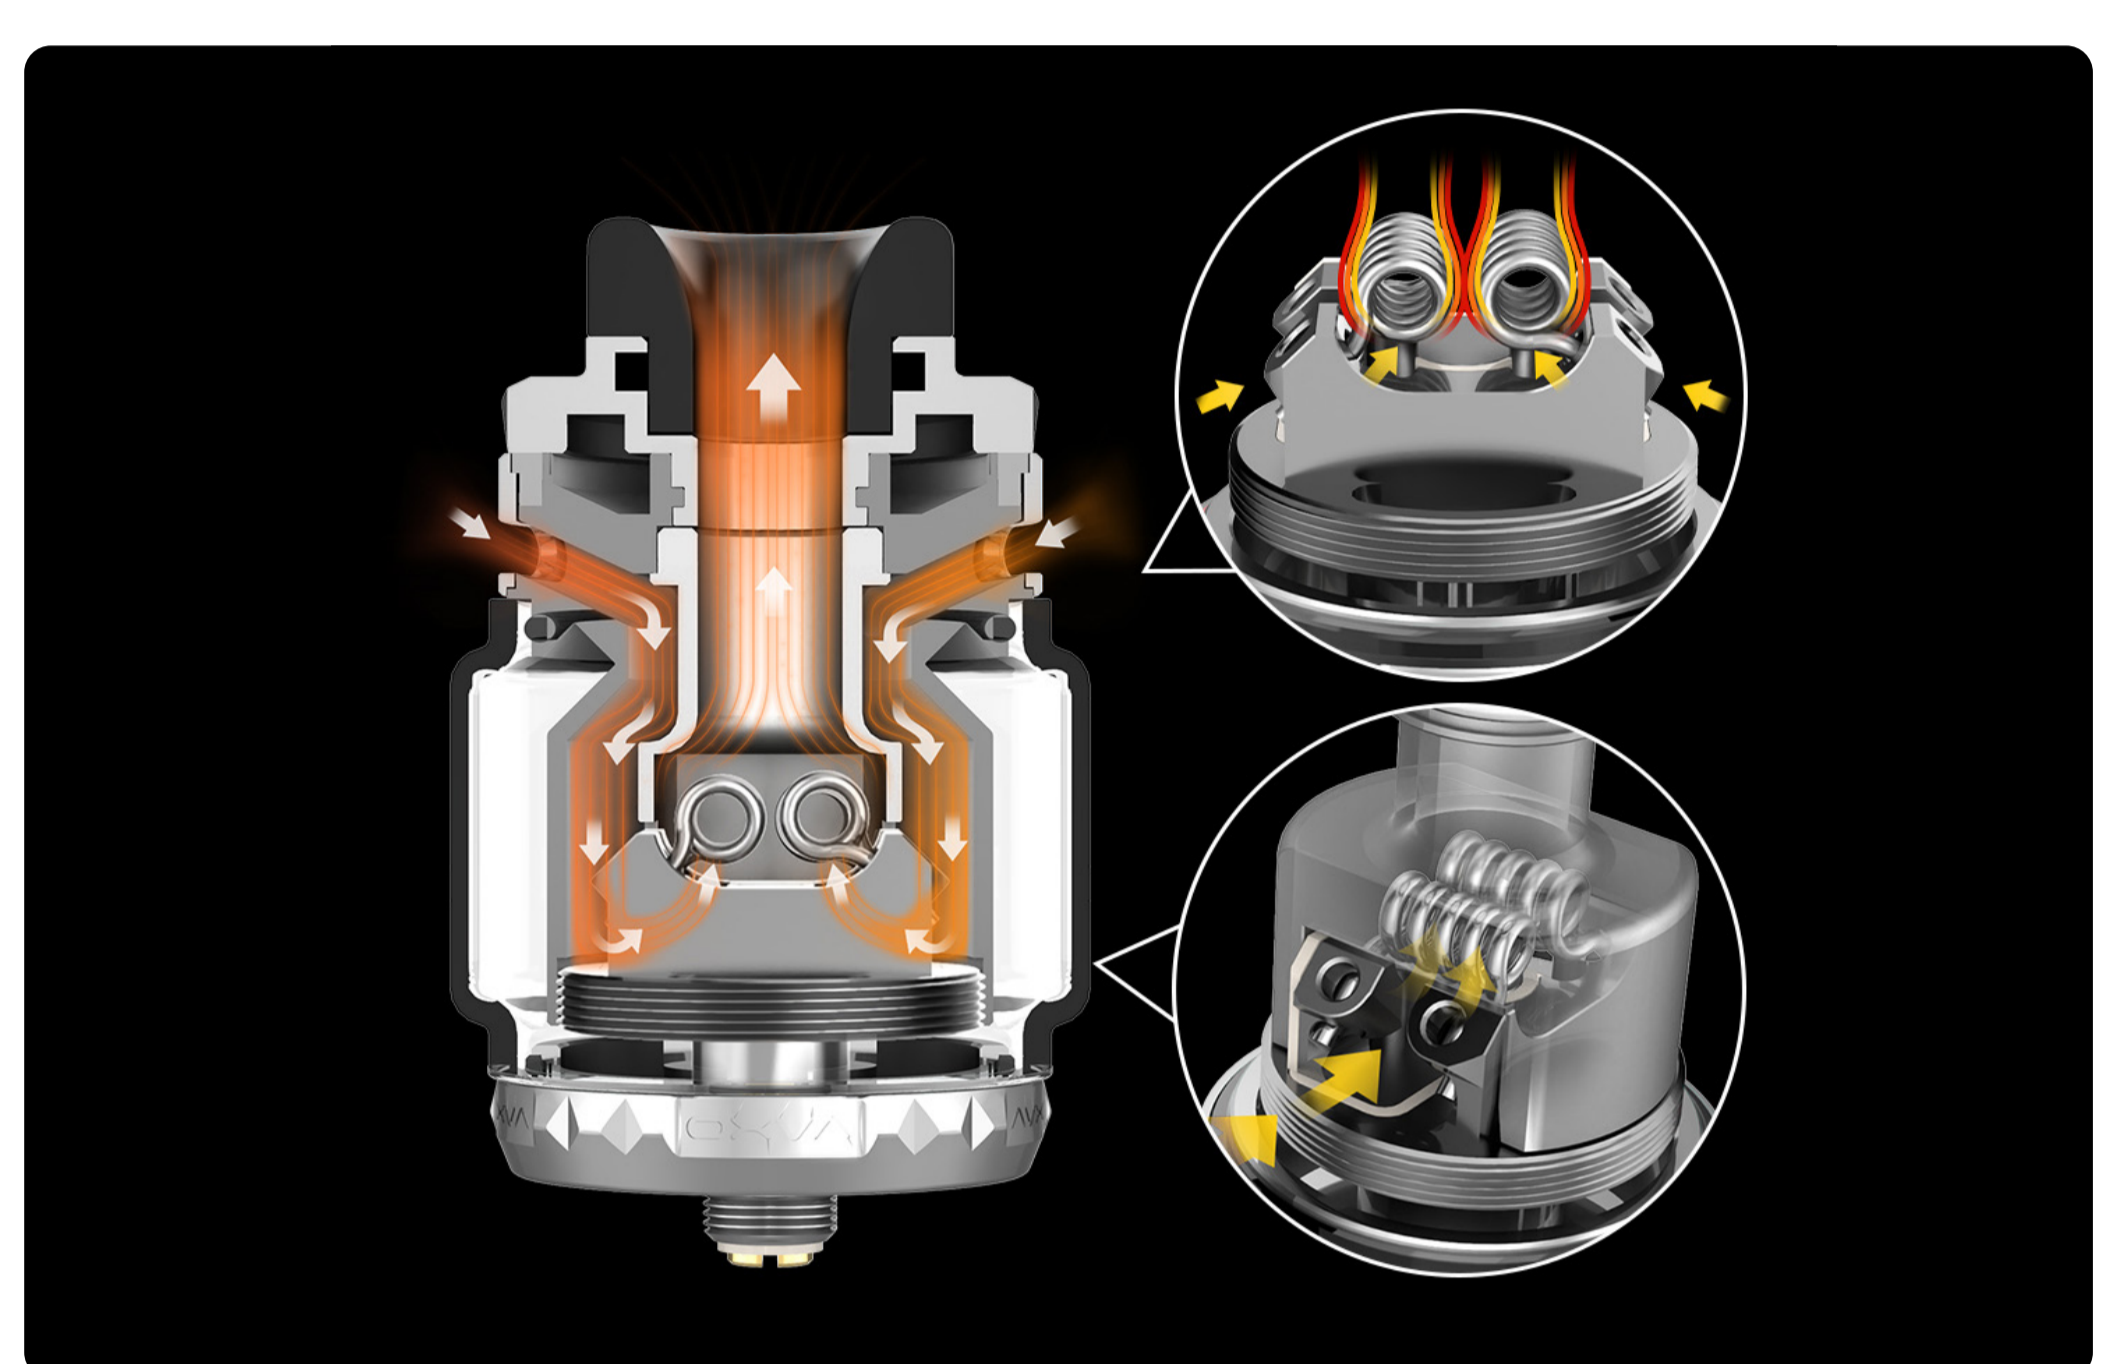

Awesome Flavor

- Bottom airflow makes flavor great
- Extremely condensed chamber design

Easy To Build

- Insert and secure the coils in seconds
- Trim your coils easily

Big Capacity (6ml)

Embedded O-ring and Won't Come Off

Dual/Single Coil

Airflow Control

Raised U-shaped Build Deck

Specification

Dimension	Φ 28mm (bottom:26.5mm) *54mm
Juice Capacity	6ml Bubble Glass & 4ml Straight Glass
Fill Port	Top Fill
Airflow	Top to Bottom
Drip Tip	810 & 510 Drip Tip