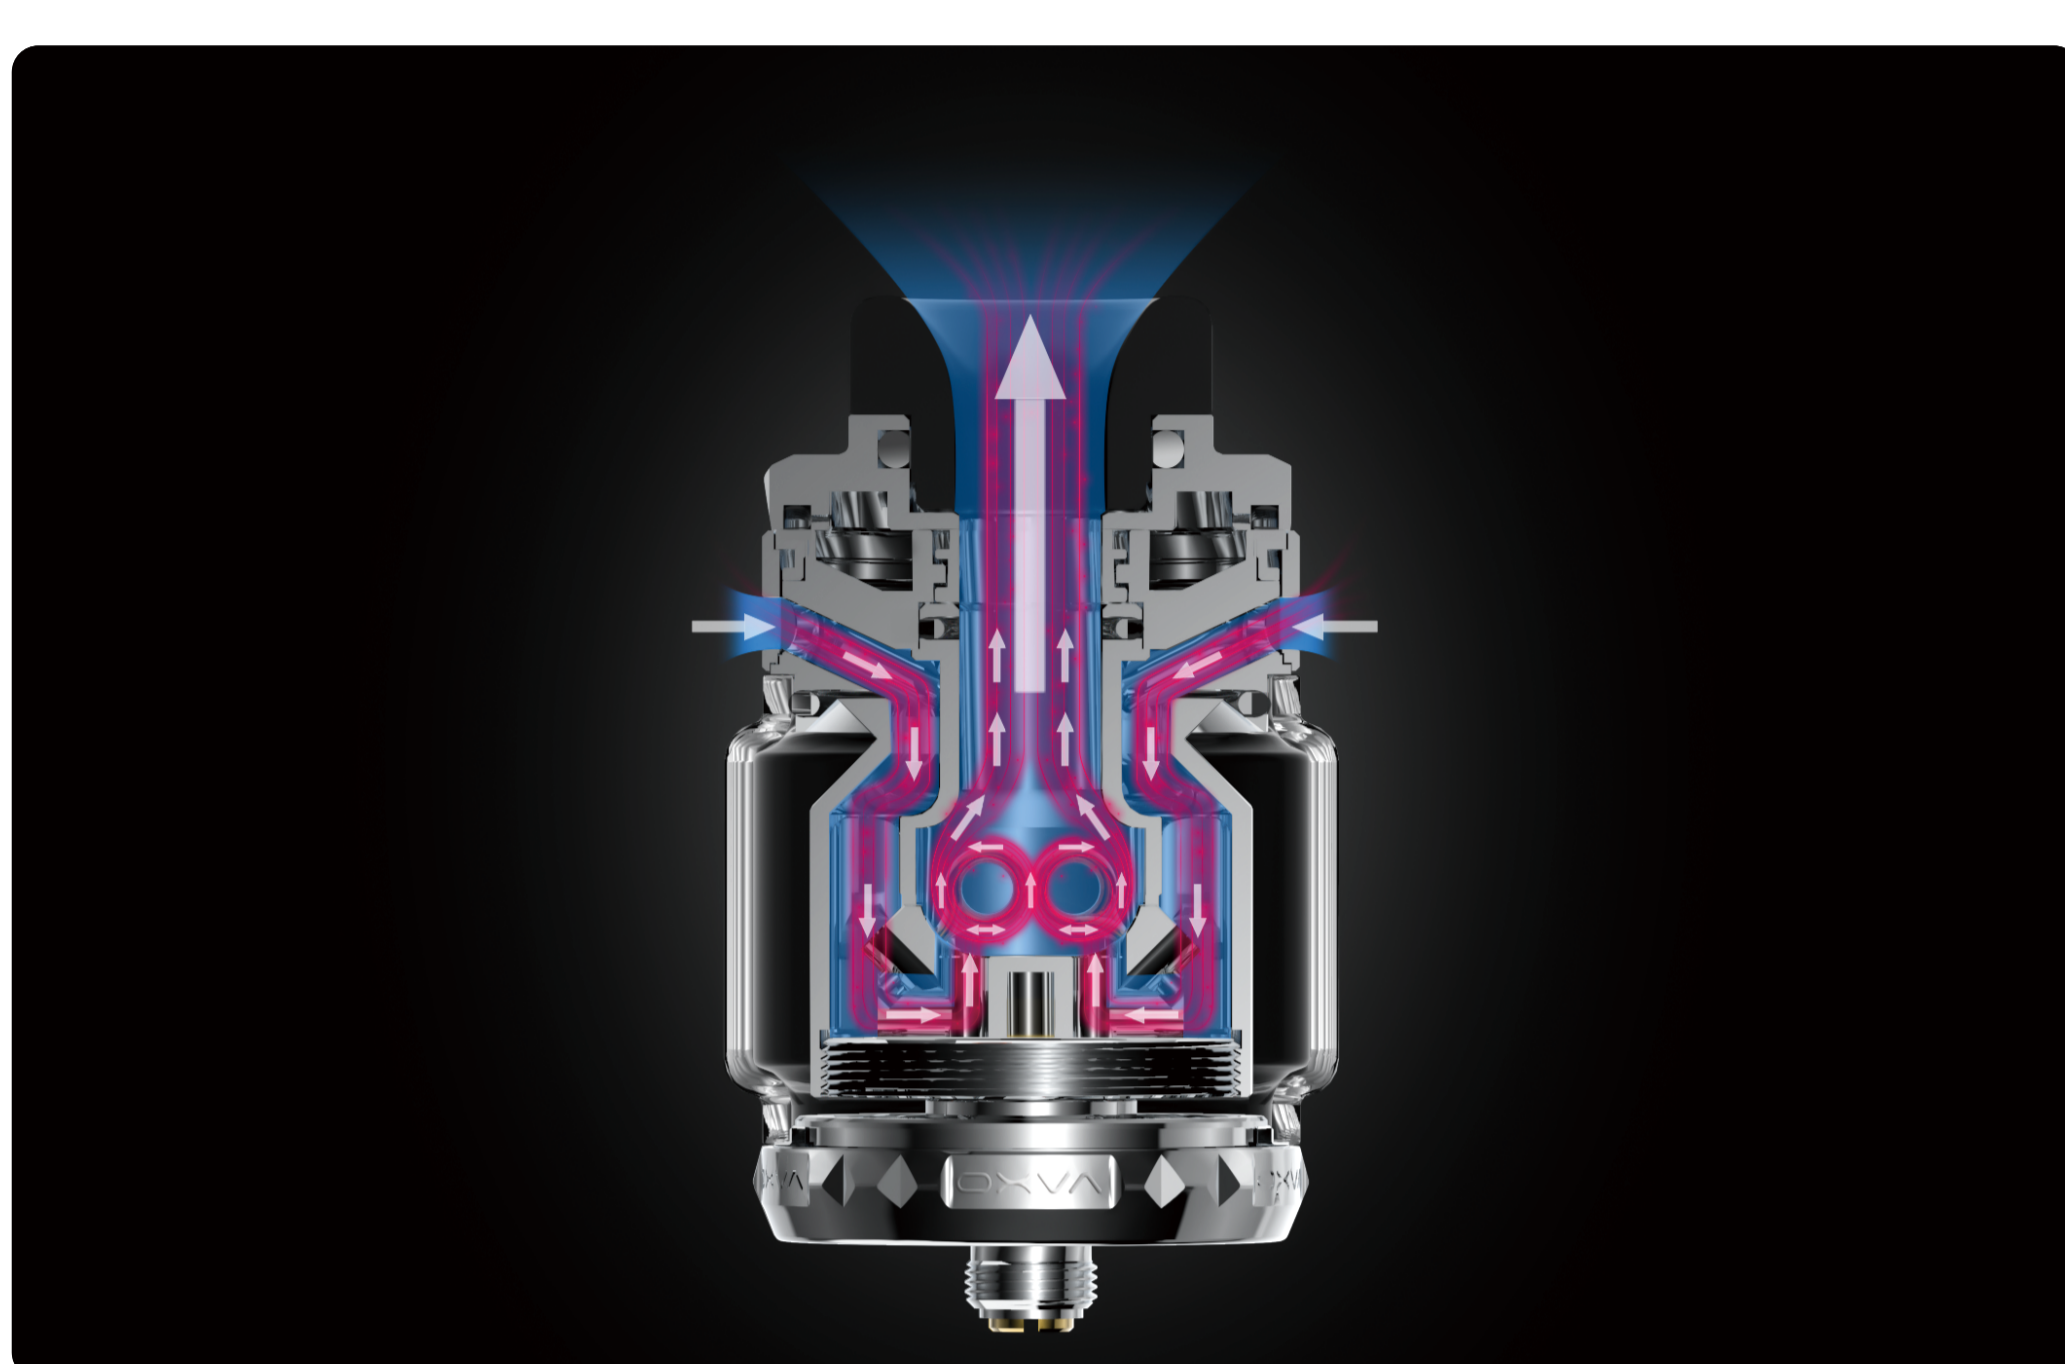

# Leakproof & 100% Bottom Airflow

ARBITER RTA

## Main Features

The ARBITER is a new-level masterpiece brought by Justin Lai after two years, and the only RTA that has achieved leakproof, extremely good flavor and extremely easy to use at the same time.

- 100% Leakproof
- Top-to-bottom Airflow Design
- Awesome flavor
- Extremely easy to build

### 100% Leakproof

- Top To Bottom Airflow Design