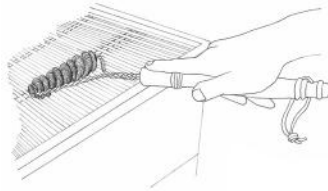

B403C

Retail: \$15.99

UPC# 079115-004036

12" SAFETY DOUBLE-HELIX BRISTLE-FREE FLAT GRILL BBQ BRUSH

- 12" long brush has two twisted-in-wire galvanized steel springs to create continuous bristles.
- Cleans grease and burnt food fast and efficiently.
- Springs are pressed to lay flat on grill.

BBQ and Outdoor Brushes

10

B404C

Retail: \$16.99

UPC# 079115-004043

16" SAFETY DOUBLE-HELIX BRISTLE-FREE FLAT GRILL BBQ BRUSH

- 16" long brush has two twisted-in-wire galvanized steel springs to create continuous bristles.
- Cleans grease and burnt food fast and efficiently.
- Springs are pressed to lay flat on grill.