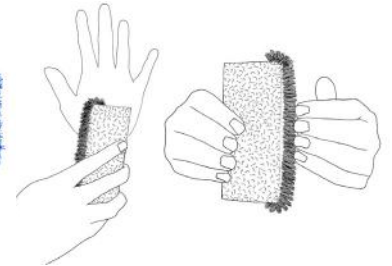

B317C

Retail: $8.99

UPC# 079115-003176

THE FINGERTIP AND HARD CLEAN-UP ACCELERATOR SPONGE BRUSH

- Brush cleans under your fingernails!
- Leaves hands clean.
- Easy to Grip.
- Sponge Absorbs soap and water and exfoliates hard working hands!
- Long rope makes it easy to hang over faucet to let the sponge brush drain in your sink.