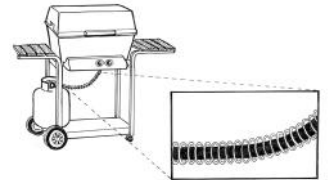

PROPANE HOSE SAFETY GUARD

- Protects hose from punctures, kinking and burning as well as squirrel attacks.

B106C
Retail: $11.49
UPC# 079115-001066

12" LONG, HEAVY DUTY WIDE FACED BBQ GRILL BRUSH

- Cleans the biggest of grills in less than one minute.
- The high tensile strength brass bristles are long lasting and will not scratch porcelain grills.