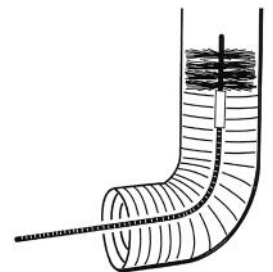

B81C
Retail: $7.99
UPC# 079115-000816

MINI SNAKE BRUSH FOR DUCTS, 32" LONG

1. Removes lint and dirt easily to:
2. Reduce fire hazards.
   - Reduce consumption of electric power.
   - Brings about smoother, cooler operation with fewer breakdowns.