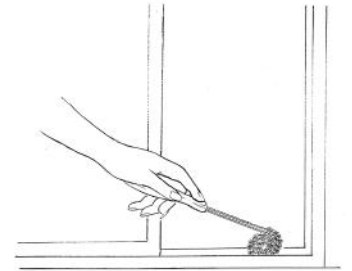

Janitorial and Bathroom Cleaning Brushes

16

B135C

Retail: \$4.49

UPC# 079115-001356

HAIR CATCHING & SINK OVERFLOW CLEANING BRUSH

- Goes in to pull hair out from basin and bathtub drains.
- Thin flexible brush bypasses sink stoppers.