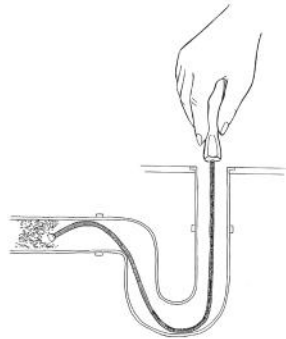

B82C

Retail: $7.49

UPC# 079115-000823

MINI SNAKE - 31" LONG

- Flexible stem fits into drain traps.
- Excellent for unclogging drains.