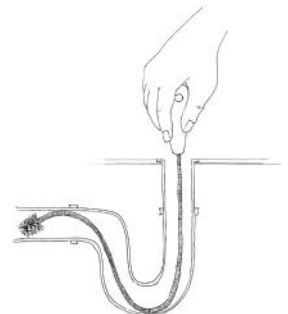

MINI SNAKE - 31" LONG

- Flexible stem fits into drain traps.
- Excellent for unclogging drains.

B109C

Retail: \$8.49

UPC# 079115-001097

SUPER STURDY 2-IN-1 GROUT CLEANING BRUSH

- Two sided grout brush removes soap scum, mildew and dirt.
- Use smaller side of brush for thin grouts and larger side for thicker grouts.
- Excellent for preparing a clean base prior to applying grout whitener.

B110C

Retail: \$13.49

UPC# 79115-001103

SUPER STURDY 2-IN-1 GROUT CLEANING BRUSH WITH LONG WOODEN HANDLE

- Two sided grout brush removes soap scum, mildew and dirt.
- Long wooden handle eliminates having to bend over or kneel down.
- Use smaller side of brush for thin grouts and larger side for thicker grouts.