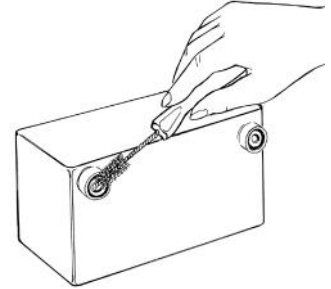

Automotive Brushes

5

B5C

Retail: \$4.99

UPC# 79115-000052

BATTERY CABLE TERMINAL BRUSH WITH T-HANDLE

- Cleans battery cable terminals quickly with its ergonomically designed T-handle.
- Made with high tensile strength, rustproof brass bristles.