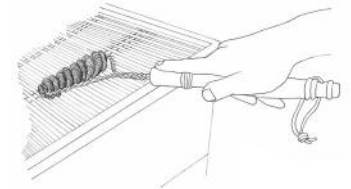

21" SAFETY DOUBLE-HELIX BRISTLE-FREE FLAT GRILL BBQ BRUSH

- 21" long brush has two twisted-in-wire galvanized steel springs to create continuous bristles.
- Cleans grease and burnt food fast and efficiently.
- Springs are pressed to lay flat on grill.