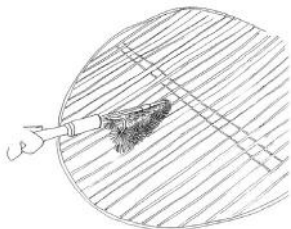

BBQ and Outdoor Brushes

8

B108C

Retail: \$13.49

UPC# 079115-001080

21" LONG, HEAVY DUTY WIDE FACED BBQ GRILL BRUSH

- Cleans the biggest of grills in less than one minute.
- The high tensile strength brass bristles are long lasting and will not scratch porcelain grills.

B187C

Retail: \$6.99

UPC# 079115-001875

LONG V-SHAPED BBQ GRILL BRUSH

- Rustproof high tensile strength brass bristles will not scratch porcelain or chrome grills.
- Angled to protect knuckles.
- This long brush reaches deep into ovens, broilers and fryers.