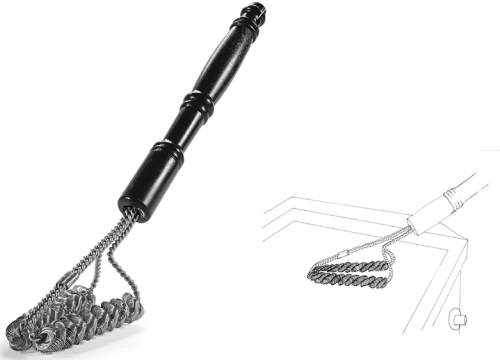

B409C

Retail: \$16.99

UPC# 079115-004098

12" QUAD SPRING SAFETY DOUBLE-HELIX BRISTLE-FREE BBQ GRILL BRUSH

- 12" long brush has four nested twisted-in-wire galvanized steel springs to create continuous bristles.
- Cleans grease and burnt food fast and efficiently.
- Springs bend and morph to clean the tops and the sides of most BBQ grills and grates.

BBQ and Outdoor Brushes

11

B410C

Retail: \$17.99

UPC# 079115-004104

16" QUAD SPRING SAFETY DOUBLE-HELIX BRISTLE-FREE BBQ GRILL BRUSH

- 16" long brush has four nested twisted-in-wire galvanized steel springs to create continuous bristles.
- Cleans grease and burnt food fast and efficiently.
- Springs bend and morph to clean the tops and the sides of most BBQ grills and grates.

B411C

Retail: \$18.99

UPC# 079115-004111

21" QUAD SPRING SAFETY DOUBLE-HELIX BRISTLE-FREE BBQ GRILL BRUSH

- 21" long brush has four nested twisted-in-wire galvanized steel springs to create continuous bristles.
- Cleans grease and burnt food fast and efficiently.
- Springs bend and morph to clean the tops and the sides of most BBQ grills and grates.

B416C

Retail: \$17.99

UPC# 079115-004166

LONG LASTING TWO-PRONGED SAFETY DOUBLE-HELIX BRISTLE-FREE FLAT GRILL BBQ BRUSH

- Two prongs each with two twisted-in-wire galvanized steel springs.
- Springs are pressed to lay flat on grill.
- Brush is bent at an angle to give maximum cleaning power.