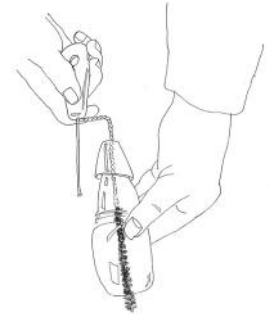

Wine Glassware Brushes

33

B61C
Retail: \$7.49
UPC# 079115-000618

CRYSTAL STEMWARE WASHING BRUSH

- Foam brush reaches the bottom of narrow flutes.
- Reinforced foam bristles will not scratch or mark your most delicate glassware.