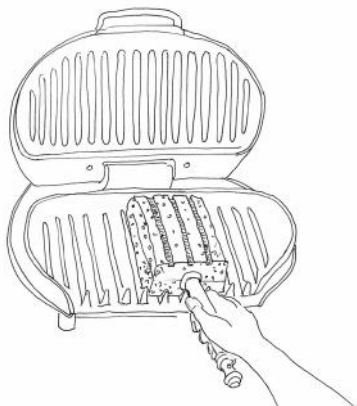

BBQ GRILL BRUSH FOR GAS GRILLS

- High tensile brass brush cleans in a few strokes in-between and the top of the grill bars.