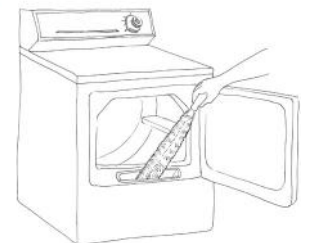

B295C
Retail: $9.99
UPC# 079115-002957

LINT CATCHING BRUSH FOR LOWER LEVEL DRYER TRAPS OF CLOTHES DRYERS

- Removes lint from lower dryer traps 20" bendable brush will bend to the contour of your dryer trap.
- Lint buildup can be a fire hazard and it can contribute to other breakdowns.
- For front loaded dryers.