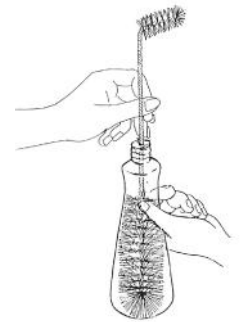

B129C
Retail: $5.49
UPC# 079115-001295

TWO-IN-ONE HUMMINGBIRD FEEDER CLEANING BRUSH

- Large brush end cleans nectar bottle.
- Small brush end cleans feeder bottle socket.