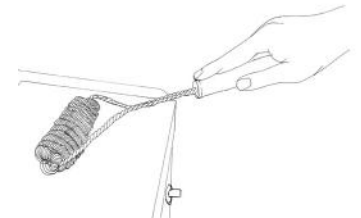

B403C

Retail: $15.99

UPC# 079115-004036

12" SAFETY DOUBLE-HELIX BRISTLE-FREE FLAT GRILL BBQ BRUSH

- 12" long brush has two twisted-in-wire galvanized steel springs to create continuous bristles.
- Cleans grease and burnt food fast and efficiently.
- Springs are pressed to lay flat on grill.