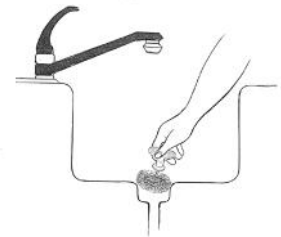

B35C

Retail: $5.99

UPC# 079115-000359

KITCHEN SINK DRAIN BRUSH

- Fits tightly into drain recess to remove odor-causing residues.
- Ergonomically designed T-handle allows for a strong grip while turning.