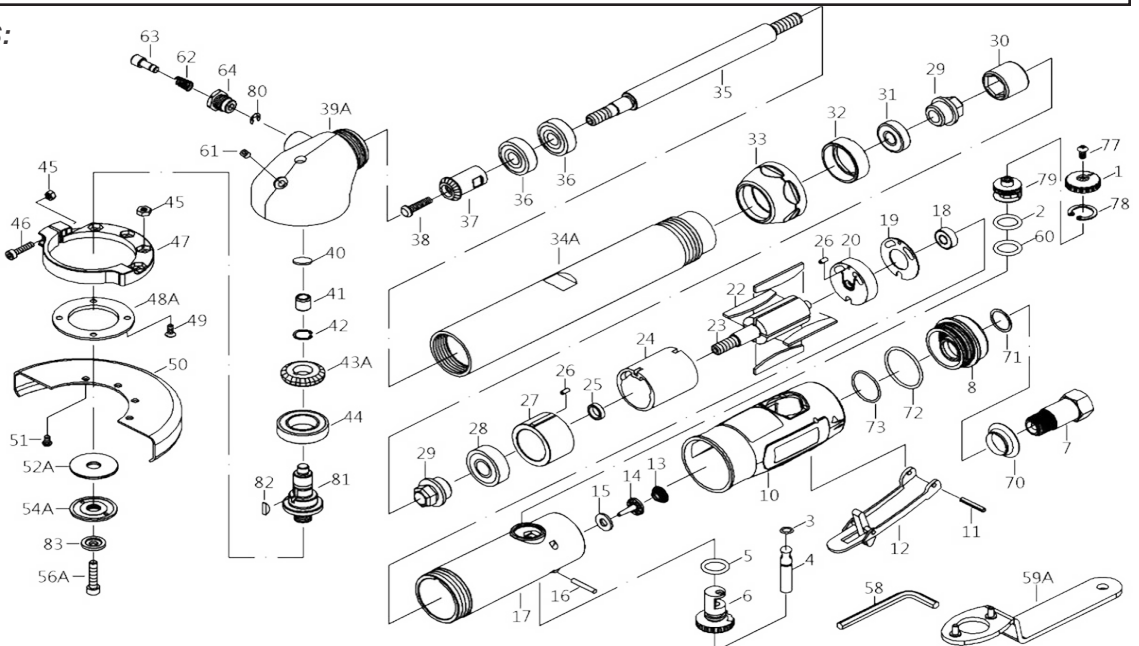

T-8801REX Extended 4" Reversible Angle Cutoff Tool

OILING INSTRUCTIONS:
OIL AFTER EACH USE
WITH A FEW DROPS
OF AIRTOOL OIL
THROUGH THE AIR
INLET. RUN FOR ONE
SECOND TO COAT
ALL INTERNAL PARTS

USE 90 PSI MAXIMUM