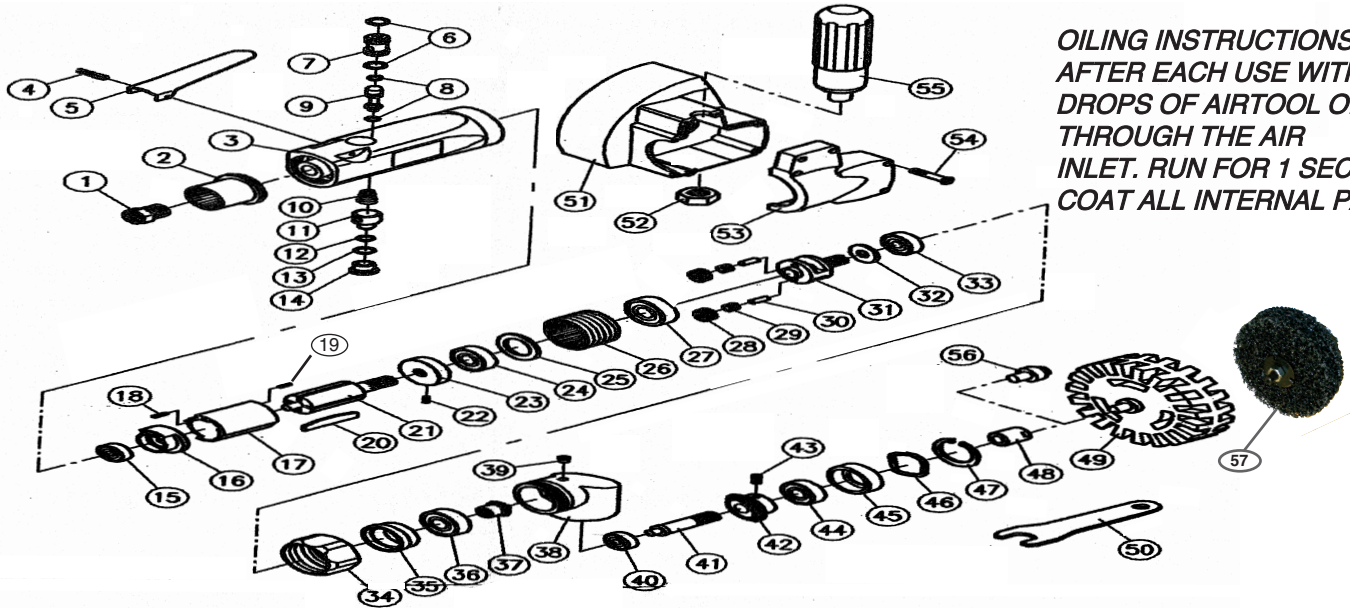

# T-7712 Decal / Paint / Rust Removal Tool

**OILING INSTRUCTIONS: OIL AFTER EACH USE WITH A FEW DROPS OF AIRTOOL OIL THROUGH THE AIR INLET. RUN FOR 1 SECOND TO COAT ALL INTERNAL PARTS**

## USE 90 PSI MAXIMUM

Ref #	Part #	Description	Qty.	Ref #	Part #	Description	Qty.
1	771201	Air Inlet	1	30	771230	Pin	2
2	771202	Muffler	1	31	771231	Planet Cage	1
3	771203	Housing	1	32	771232	Washer	1
4	771204	Pin	1	33	771233	Bearing	1
5	771205	Throttle Lever	1	34	771234	Clamp Nut	1
6	771206	O-Ring	2	35	771235	Bearing	1
7	771207	Valve Bushing	1	36	771236	Bearing	1
8	771208	O-Ring	2	37	771237	Pinion Gear	1
9	771209	Valve Stem	1	38	771238	Angle Housing	1
10	771210	Valve Spring	1	39	771239	Grease Fitting	1
11	771211	Air Regulator	1	40	771240	Bearing	1
12	771212	O-Ring	1	41	771241	Spindle	1
13	771213	O-Ring	1	42	771242	Gear	1
14	771214	Throttle Valve Plug	1	43	771243	Set Screw	1
15	771215	Bearing	1	44	771244	Bearing	1
16	771216	End Plate	1	45	771245	Bearing Cap	1
17	771217	Cylinder	1	46	771246	Wave Washer	1
18	771218	Pin	1	47	771247	Retaining Ring	1
19	771219	Pin	1	48	771248	Adapter	1
20	771220	Rotor Blades (set of 4)	1 set	49	T-771249	Eraser Pad	1
21	771221	Rotor	1	50	771250	Wrench 14mm	1
22	771222	Pin	1	51	771251	Front Cover	1
23	771223	Front End Plate	1	52	771252	Hex Nut	1
24	771224	Bearing	1	53	771253	Back Cover	1
25	771225	Washer	1	54	771254L	Long Screw	2
26	771226	Internal Gear	1	54	771254S	Short Screw	4
27	771227	Bearing	1	55	771255	Handle	1
28	771228	Planet Gear	2	56	771256	Adapter	1
29	771229	Bushing	2	57	T-771257	Stripper Wheel	1