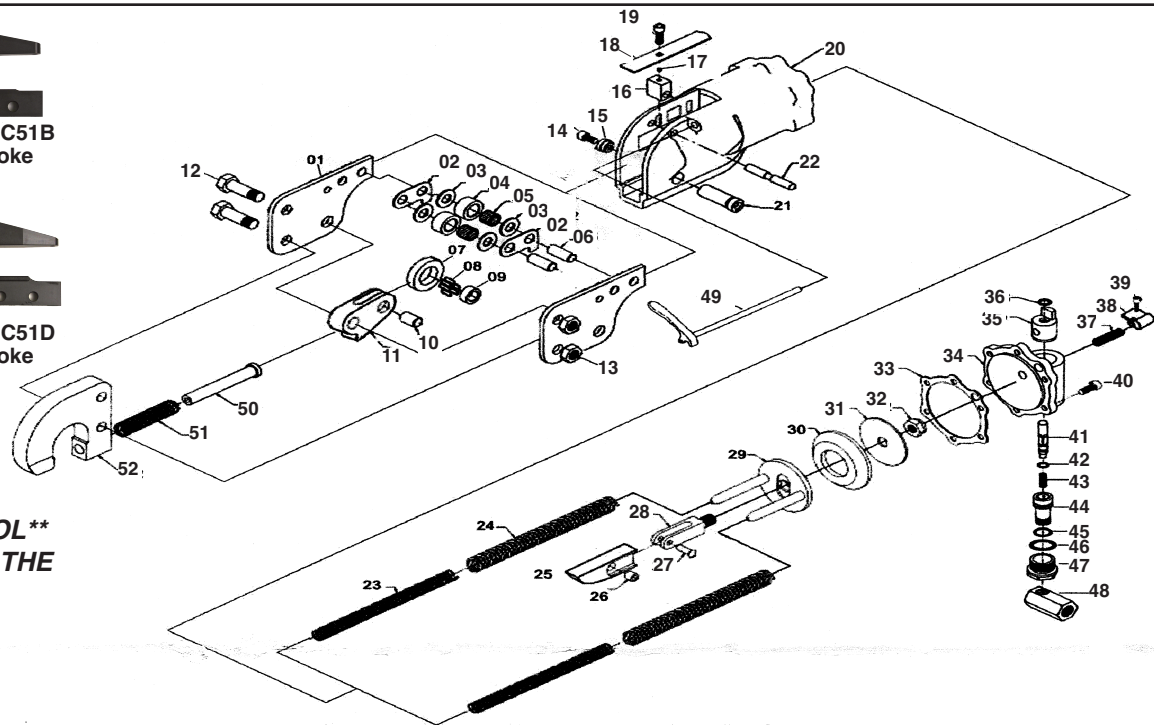

T-3000C, T-3000C3, T-3000C15, T-3000CL

Compression Riveter With Safety Backhead

***NEVER OIL THIS TOOL **
OIL WILL WEAR OUT THE
LEATHER PISTON.**

USE 90 PSI MAXIMUM

Ref #	Part #	Description	Qty.	Ref #	Part #	Description	Qty.
1	3000C01N	Yoke Frame Plate	2	29	3000C29N	Piston	1
2	3000C02N	Wedge Guide Plate	2	30	3000C30N	Piston Leather	1
3	3000C03N	Roller Thrust Washer	4	31	3000C31N	Piston Leather Plate	1
4	3000C04N	Plate Roller	2	32	3000C32N	Piston Rod Nut	1
5	3000C05N	Needle Roller	40	33	3000C33N	Cylinder Head Gasket	1
6	3000C06N	Roller Shaft	2	34	3000C34N	Cylinder Head	1
7	3000C07N	Bearing Outer Race	1	35	3000C35N	Throttle Valve Bushing	1
8	3000C08N	Needle Roller	25	36	3000C36N	O-Ring Brass Bushing	1
9	3000C09N	Inner Race	1	37	3000C37N	Spring	1
10	3000C10N	Lever Bearing Shaft	1	38	3000C38N	Lever Arm	1
11	3000C11N	Set Holder Lever	1	39	3000C39N	Screw	1
12	3000C12N	Yoke Bolt	2	40	3000C40N	Allen Cap Screw	6
13	3000C13N	Yoke Bolt Nut	2	41	3000C41N	Throttle Valve	1
14	3000C14N	Lever Shaft Screw	1	42	3000C42N	O-Ring	1
15	3000C15N	Lever Shaft Washer	1	43	3000C43N	Throttle Valve Spring	1
16	3000C16N	Spacer Block	1	44	3000C44N	Swivel	1
17	3000C17N	Set Screw	1	45	3000C45N	O-Ring	1
18	3000C18N	Guard	1	46	3000C46N	O-Ring	1
19	3000C19N	Guard Screw	1	47	3000C47N	Swivel Nut	1
20	3000C20N	Cylinder	1	48	3000C48N	Elbow	1
21	3000C21N	Lever Shaft	1	49	3000C49N	Throttle Valve Lever	1
22	3000C22N	Spacer Block Pin	1	50	3000C50N	Set Holder	1
23	3000C23N	Piston Return Spring	2	51	3000C51N	Set Holder Spring	1
24	3000C24N	Piston Return Spring	2	52	3000C51A	1.5" Yoke	1
25	3000C25N	Short "C" Wedge	1	52	3000C51B	3" Yoke	1
26	3000C26N	Wedge Spacer	1	52	3000C51C	2.5" Longeron Yoke	1
27	3000C27N	Wedge Spacer Rivet	1	52	3000C51D	4" Yoke	1
28	3000C28N	Piston Fork	1				