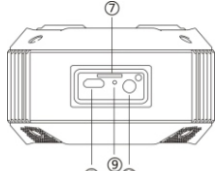

2

- ⑦ TF jack
- ⑧ USB jack: charging
- ⑨ RESET jack
- ⑩ AUX jack: external 3.5mm audio signal cable

4 Specifications table

Model	DF-520VS
Speaker drive unit	50mm
Frequency response	20Hz-20KHz
Audio Power Amplifier	8W
Distortion rate	THD<10%
Bluetooth distance	10m
Play mode	BT / AUX/TF
Charging input	DC 5V-1A
Battery	1500mAh
Product size	90*84*48 mm
Bluetooth version	

3

5 Solutions of common problems

The following table contains frequently asked questions and solutions. Please read it carefully.

Problem	Solution
Low voice or voiceless	1. Detection of Bluetooth device volume, adjust the volume to the appropriate location.; 2. Select the correct audio input channel; make sure all cables are properly connected;
Loudspeaker noise	1. Cables are properly connected; 2. Replace the other audio cables; 3. External output of the audio cable should free of noise.
No power or no charge	1. The adapter is properly connected to the host; 2. Check that the voltage and current of the power adapter meet the requirements.
Bluetooth connection matching failed	1. Check the sound is in the searching state (the Bluetooth pairing button flashes quickly). 2. Or reboot ,press the Bluetooth pairing button to switch;
Audio input mode silent	check that the audio cable is properly connected.
Music play Intermittent	1. Whether effective connection distance beyond the sound, or speaker and a Bluetooth device with obstacles. 2. Try to replace another Bluetooth device for playback.

4