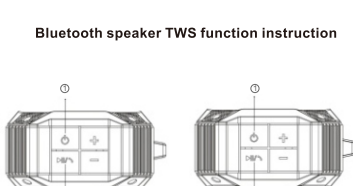

Bluetooth speaker TWS function instruction

A Speaker

B Speaker

Note: if you can't sure whether the bluetooth speaker is connected to other devices, you can disconnect all the bluetooth connection related to the speaker by long pressing the button ③. That will prevent the bluetooth speaker from being unable to use the TWS function when it is already connected to other devices.

5

Warranty

Products	Warranty Commitment
DF-520VS	12 Months Brand warranty

6