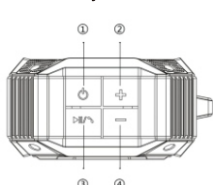

3 Function Keys

① On/Off
Long press for Power on/off.
Short press for TWS mode.

② Last Track / Volume " + "
Long press to last song,
Short press the volume adjustment

③ Play/Pause
Short press
Bluetooth mode: play / pause
Call mode: answer and hang up

Long press
In Bluetooth mode: Disconnect Bluetooth devices

④ Next Track/ Volume " - "
Short press for the volume decrease.
Long press for next song.

⑤ Charging indicator

⑥ Bluetooth indicator