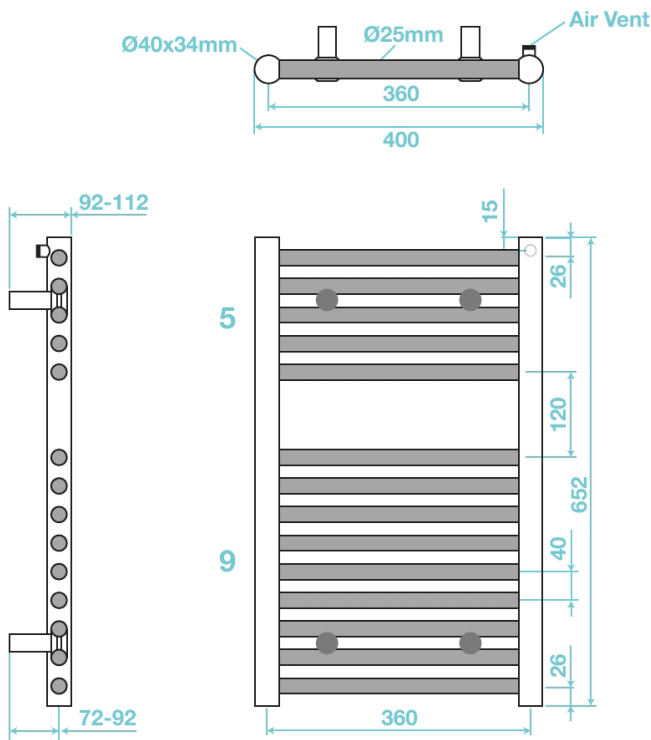

Hugo2 Towel Radiator 652 x 400

Colour	Anthracite	Arabica	Mont Blanc	Lusso Grey	Gloss White	Chrome
Radiator	THU-101-AN	THU-101-AR	THU-101-MB	THU-101-LG	THU-101-WH	THU-101-CP
Electric - standard	THU-701-AN	THU-701-AR	THU-701-MB	THU-701-LG	THU-701-WH	THU-701-CP
Electric - temp. regulating	THU-601-AN	THU-601-AR	THU-601-MB	THU-601-LG	THU-601-WH	THU-601-CP
BTU Output	1272	1272	1272	1272	1272	828
Watts Output	373	373	373	373	373	243

Technical

Description

Four wall brackets included (solid metal) which are colour matched to the finish of the rail. Can be used for central heating, dual fuel or all electric options. Also features a colour matched brass bleed valve that doesn't require radiator key for operation.

Certification

CE
EN442 - 1,2 & 3

Guarantee

10 Years

Primary Material

Mild Steel

Accessories

Colour matched double angled valves
Colour matched straight valves
Colour matched pipe & shrouds
Chrome thermostatic valves
Chrome towel hanger

C/C Tappings

360mm width and approx. 70mm from the wall

We reserve the right to change this information without prior notice