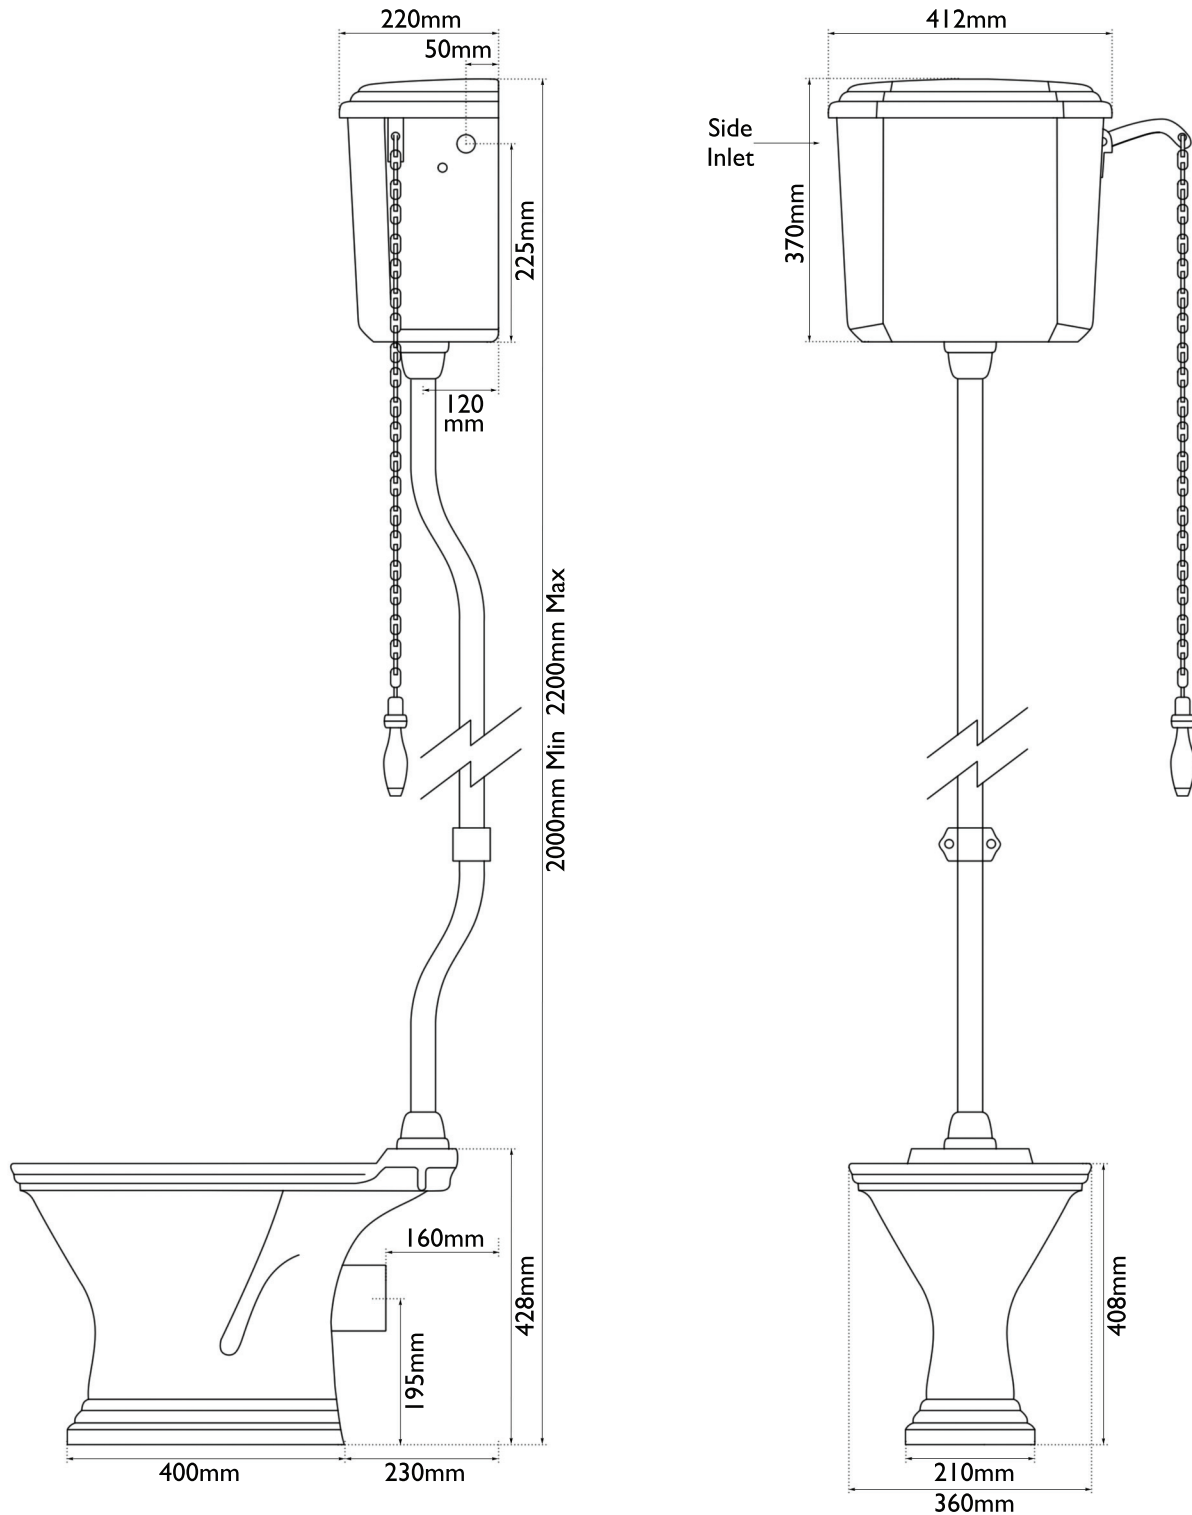

HURLINGHAM
The Bath Company

Highgate Ceramic High Level WC Pan

Please note that all sizes above may vary $\pm 3\%$.

First fix should not be undertaken until the product has arrived on site for physical measurements to be taken.